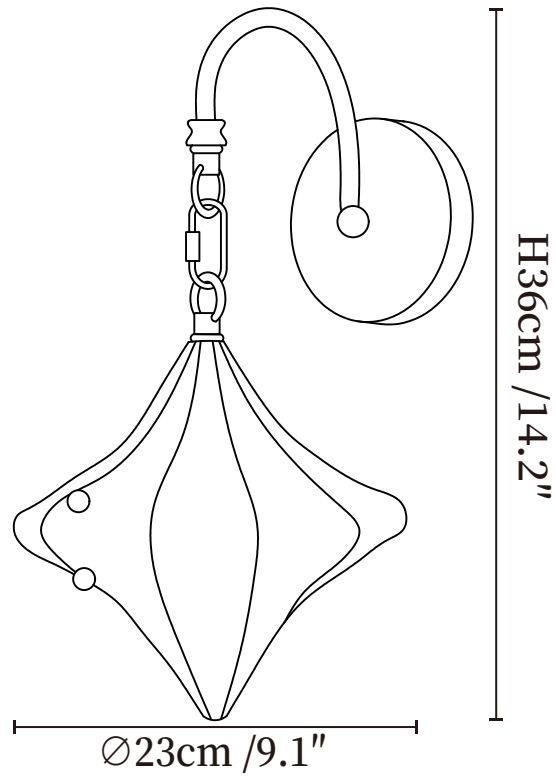

SPECIFICATION SHEET

SPECIFICATION DETAILS

*For custom options, consult factory for details

Fixture Dimensions	Ø 9.1" x H 14.2"
Light source	E26 or E27(bulb not included)
Wattage	MAX 40W incandescent bulb or LED equivalent.
Voltage	AC 110-240V
Mounting	Hardwired.
Dimming	Compatible with dimmable bulbs (bulb not included)
Control method	Compatible with common wall switches(not included)
Finishes	Chrome.
Shade Details	Clear.
Material	Metal, Glass.