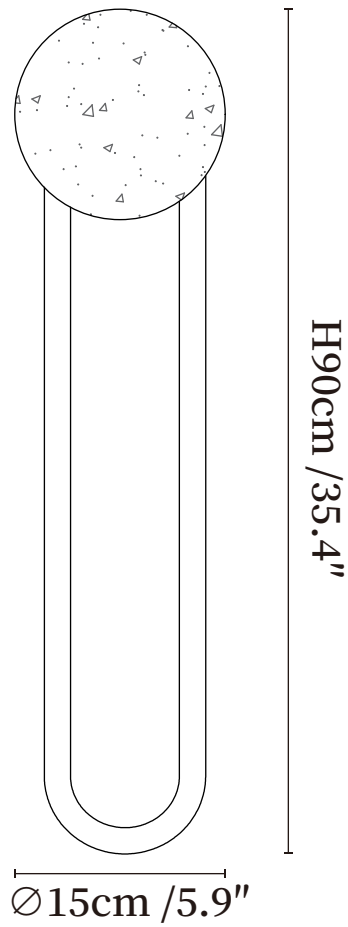

SPECIFICATION SHEET

SPECIFICATION DETAILS

*For custom options, consult factory for details

Fixture Dimensions	Ø 5.9" x H 23.6" / Ø 5.9" x H 35.4" / Ø 5.9" x H 47.2"
Light source	Integrated LED
Wattage	~35 W / ~49 W / ~49 W
Voltage	AC 110-240V
Dimming	Not supported
CRI(Ra)	90+CRI
Mounting	Hardwired.
LED Rated Life	30000 hours
Color Temperature	Warm Light (3000K), Neutral Light (4000K), Cool Light (6000K)
Control method	Compatible with common wall switches(not included)
Finishes	Yellow Travertine.
Shade Details	White.
Material	Yellow Travertine, Acrylic.

SPECIFICATION SHEET

SPECIFICATION DETAILS

*For custom options, consult factory for details

Fixture Dimensions	Ø 5.9" x H 23.6" Ø 5.9" x H 35.4"
Light source	Integrated LED
Wattage	~35 W / ~49 W
Voltage	AC 110-240V
Dimming	Not supported
CRI(Ra)	90+CRI
Mounting	Hardwired.
LED Rated Life	30000 hours
Color Temperature	Warm Light (3000K), Neutral Light (4000K), Cool Light (6000K)
Control method	Compatible with common wall switches (not included)
Finishes	Yellow Travertine.
Shade Details	White.
Material	Yellow Travertine, Acrylic.