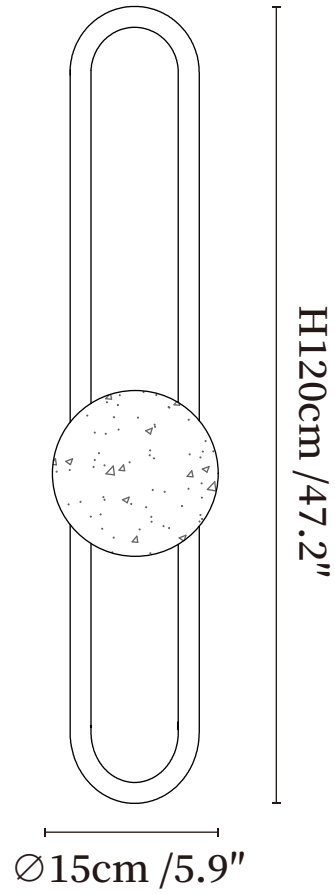

SPECIFICATION SHEET

SPECIFICATION DETAILS

*For custom options, consult factory for details

Fixture Dimensions	Ø 5.9" x H 23.6" / Ø 5.9" x H 35.4" / Ø 5.9" x H 47.2"
Light source	Integrated LED
Wattage	~35 W / ~49 W / ~49 W
Voltage	AC 110-240V
Dimming	Not supported
CRI(Ra)	90+CRI
Mounting	Hardwired.
LED Rated Life	30000 hours
Color Temperature	Warm Light (3000K), Neutral Light (4000K), Cool Light (6000K)
Control method	Compatible with common wall switches(not included)
Finishes	Yellow Travertine.
Shade Details	White.
Material	Yellow Travertine, Acrylic.

SPECIFICATION SHEET

SPECIFICATION DETAILS

*For custom options, consult factory for details

Fixture Dimensions	Ø 5.9" x H 23.6" Ø 5.9" x H 35.4"
Light source	Integrated LED
Wattage	~35 W / ~49 W
Voltage	AC 110-240V
Dimming	Not supported
CRI(Ra)	90+CRI
Mounting	Hardwired.
LED Rated Life	30000 hours
Color Temperature	Warm Light (3000K), Neutral Light (4000K), Cool Light (6000K)
Control method	Compatible with common wall switches (not included)
Finishes	Yellow Travertine.
Shade Details	White.
Material	Yellow Travertine, Acrylic.