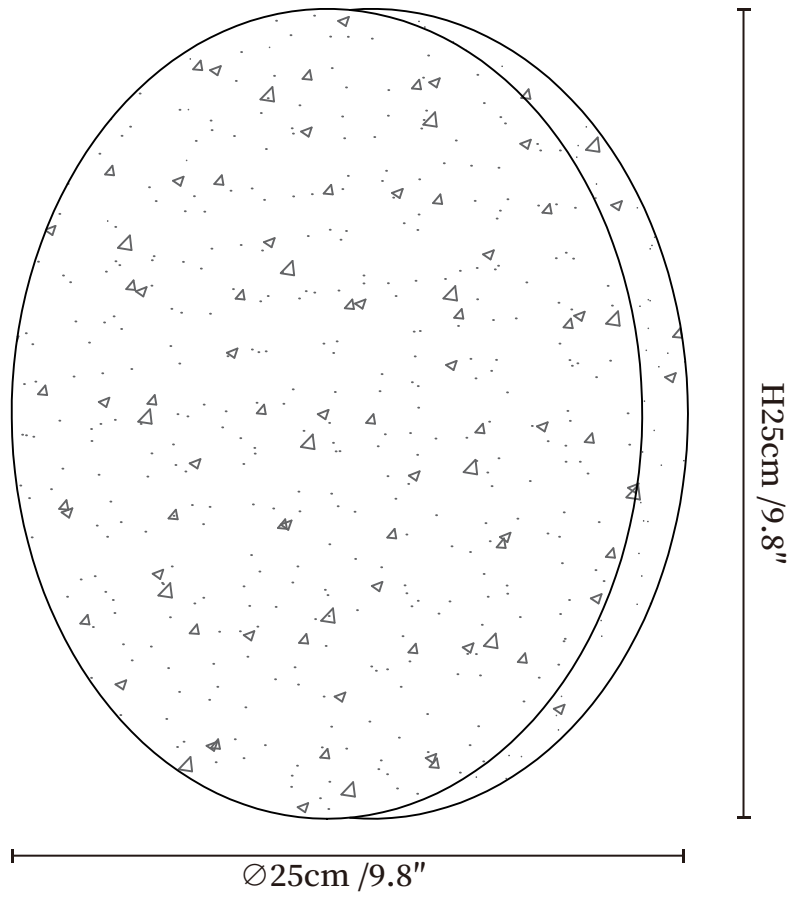

SPECIFICATION SHEET

SPECIFICATION DETAILS

*For custom options, consult factory for details

Fixture Dimensions	Ø 7.9" x H 7.9"
Light source	Integrated LED
Wattage	~8W
Voltage	AC 110-240V
Dimming	Not supported
CRI(Ra)	90+CRI
Mounting	Hardwired.
LED Rated Life	30000 hours
Color Temperature	Warm Light (3000K), Neutral Light (4000K), Cool Light (6000K)
Control method	Compatible with common wall switches(not included)
Finishes	Yellow Travertine.
Shade Details	Yellow Travertine.
Material	Yellow Travertine.

SPECIFICATION SHEET

SPECIFICATION DETAILS

*For custom options, consult factory for details

Fixture Dimensions	Ø 9.8" x H 9.8"
Light source	Integrated LED
Wattage	~10W
Voltage	AC 110-240V
Dimming	Not supported
CRI(Ra)	90+CRI
Mounting	Hardwired.
LED Rated Life	30000 hours
Color Temperature	Warm Light (3000K), Neutral Light (4000K), Cool Light (6000K)
Control method	Compatible with common wall switches(not included)
Finishes	Yellow Travertine.
Shade Details	Yellow Travertine.
Material	Yellow Travertine.

SPECIFICATION SHEET

SPECIFICATION DETAILS

*For custom options, consult factory for details

Fixture Dimensions	Ø 11.8" x H 11.8"
Light source	Integrated LED
Wattage	~14W
Voltage	AC 110-240V
Dimming	Not supported
CRI(Ra)	90+CRI
Mounting	Hardwired.
LED Rated Life	30000 hours
Color Temperature	Warm Light (3000K), Neutral Light (4000K), Cool Light (6000K)
Control method	Compatible with common wall switches(not included)
Finishes	Yellow Travertine.
Shade Details	Yellow Travertine.
Material	Yellow Travertine.