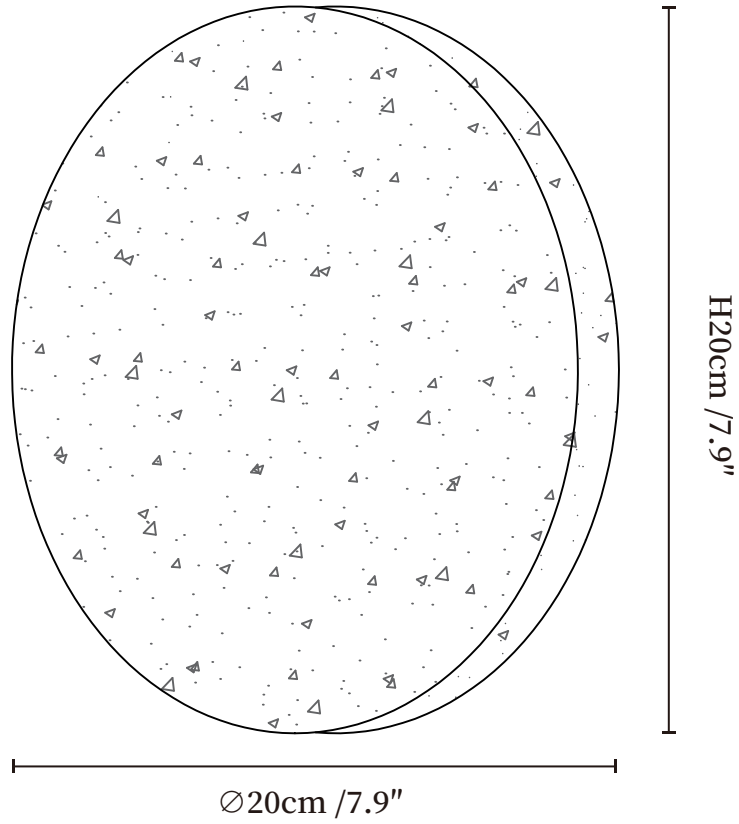

SPECIFICATION SHEET

SPECIFICATION DETAILS

*For custom options, consult factory for details

Fixture Dimensions	Ø 7.9" x H 7.9"
Light source	Integrated LED
Wattage	~8W
Voltage	AC 110-240V
Dimming	Not supported
CRI(Ra)	90+CRI
Mounting	Hardwired.
LED Rated Life	30000 hours
Color Temperature	Warm Light (3000K), Neutral Light (4000K), Cool Light (6000K)
Control method	Compatible with common wall switches(not included)
Finishes	Yellow Travertine.
Shade Details	Yellow Travertine.
Material	Yellow Travertine.

SPECIFICATION SHEET

SPECIFICATION DETAILS

*For custom options, consult factory for details

Fixture Dimensions	Ø 9.8" x H 9.8"
Light source	Integrated LED
Wattage	~10W
Voltage	AC 110-240V
Dimming	Not supported
CRI(Ra)	90+CRI
Mounting	Hardwired.
LED Rated Life	30000 hours
Color Temperature	Warm Light (3000K), Neutral Light (4000K), Cool Light (6000K)
Control method	Compatible with common wall switches(not included)
Finishes	Yellow Travertine.
Shade Details	Yellow Travertine.
Material	Yellow Travertine.

SPECIFICATION SHEET

SPECIFICATION DETAILS

*For custom options, consult factory for details

Fixture Dimensions	Ø 11.8" x H 11.8"
Light source	Integrated LED
Wattage	~14W
Voltage	AC 110-240V
Dimming	Not supported
CRI(Ra)	90+CRI
Mounting	Hardwired.
LED Rated Life	30000 hours
Color Temperature	Warm Light (3000K), Neutral Light (4000K), Cool Light (6000K)
Control method	Compatible with common wall switches(not included)
Finishes	Yellow Travertine.
Shade Details	Yellow Travertine.
Material	Yellow Travertine.