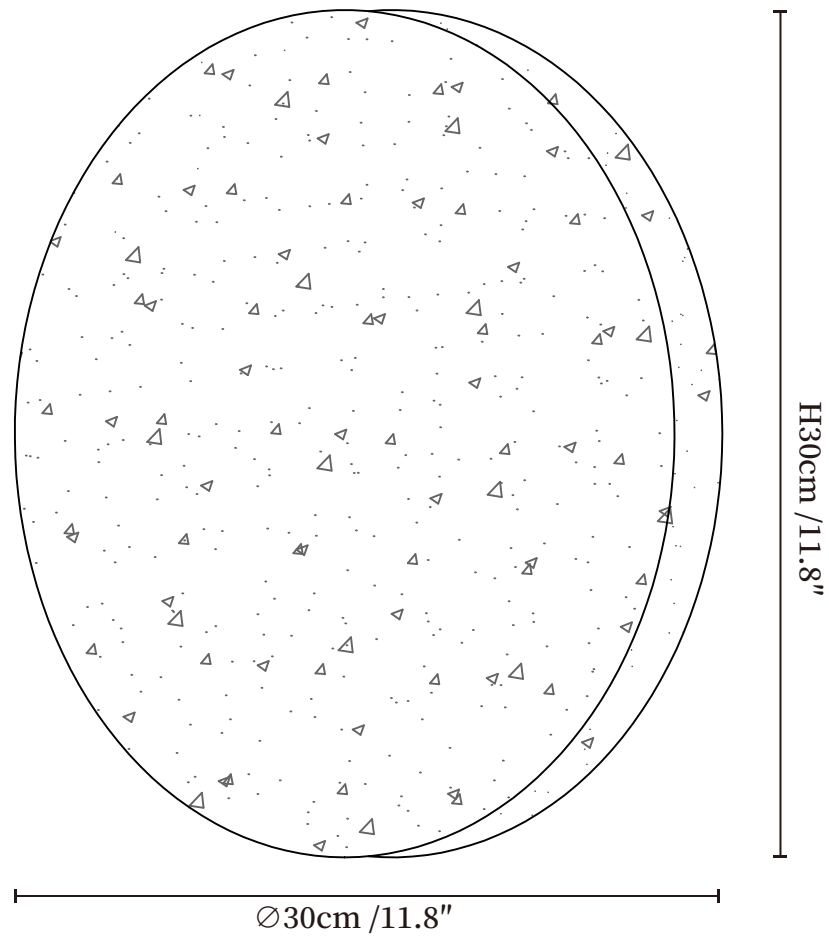

SPECIFICATION SHEET

SPECIFICATION DETAILS

*For custom options, consult factory for details

Fixture Dimensions	Ø 7.9" x H 7.9"
Light source	Integrated LED
Wattage	~8W
Voltage	AC 110-240V
Dimming	Not supported
CRI(Ra)	90+CRI
Mounting	Hardwired.
LED Rated Life	30000 hours
Color Temperature	Warm Light (3000K), Neutral Light (4000K), Cool Light (6000K)
Control method	Compatible with common wall switches(not included)
Finishes	Yellow Travertine.
Shade Details	Yellow Travertine.
Material	Yellow Travertine.

SPECIFICATION SHEET

SPECIFICATION DETAILS

*For custom options, consult factory for details

Fixture Dimensions	Ø 9.8" x H 9.8"
Light source	Integrated LED
Wattage	~10W
Voltage	AC 110-240V
Dimming	Not supported
CRI(Ra)	90+CRI
Mounting	Hardwired.
LED Rated Life	30000 hours
Color Temperature	Warm Light (3000K), Neutral Light (4000K), Cool Light (6000K)
Control method	Compatible with common wall switches(not included)
Finishes	Yellow Travertine.
Shade Details	Yellow Travertine.
Material	Yellow Travertine.

SPECIFICATION SHEET

SPECIFICATION DETAILS

*For custom options, consult factory for details

Fixture Dimensions	Ø 11.8" x H 11.8"
Light source	Integrated LED
Wattage	~14W
Voltage	AC 110-240V
Dimming	Not supported
CRI(Ra)	90+CRI
Mounting	Hardwired.
LED Rated Life	30000 hours
Color Temperature	Warm Light (3000K), Neutral Light (4000K), Cool Light (6000K)
Control method	Compatible with common wall switches(not included)
Finishes	Yellow Travertine.
Shade Details	Yellow Travertine.
Material	Yellow Travertine.