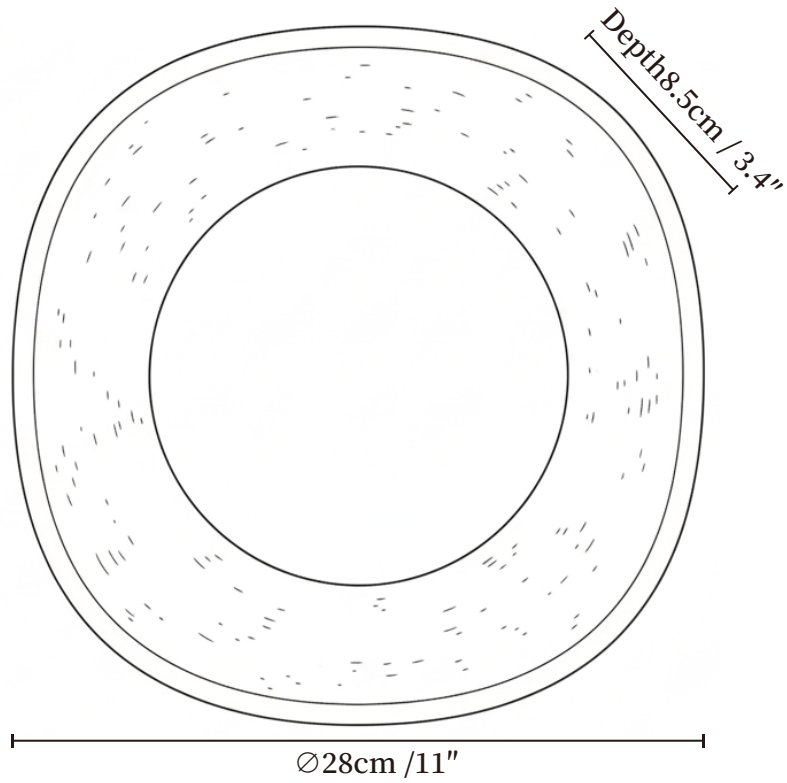

SPECIFICATION SHEET

SPECIFICATION DETAILS

*For custom options, consult factory for details

Fixture Dimensions	$\text{Ø } 11.0'' \times \text{Depth } 3.4''$
Light source	Integrated LED
Wattage	~ 8Watts
Voltage	AC 110-240V
Dimming	Not supported
CRI(Ra)	90+CRI
Mounting	Hardwired.
LED Rated Life	30000 hours
Color Temperature	Warm Light (3000K), Neutral Light (4000K), Cool Light (6000K)
Control method	Compatible with common wall switches(
Finishes	Yellow Travertine.
Shade Details	White.
Material	Metal, Yellow Travertine, Glass.