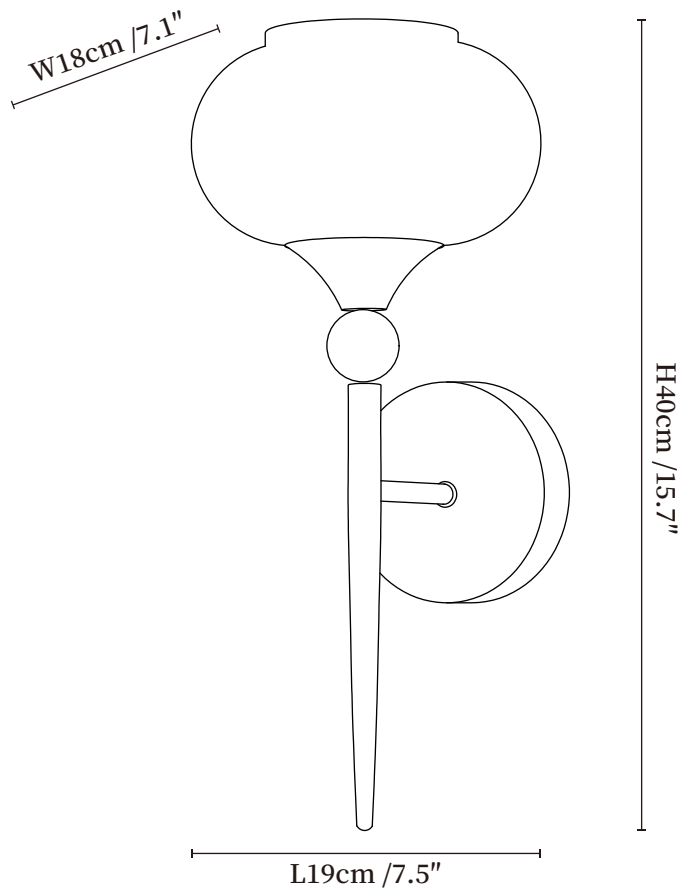

# SPECIFICATION SHEET

---

## SPECIFICATION DETAILS

\*For custom options, consult factory for details

<b>Fixture Dimensions</b>	L 7.5" x W 7.1" x H 15.7"
<b>Light source</b>	E26 or E27 (bulb not included)
<b>Wattage</b>	MAX 40W incandescent bulb or LED equivalent.
<b>Voltage</b>	AC 110-240V
<b>Mounting</b>	Hardwired.
<b>Dimming</b>	Compatible with dimmable bulbs (bulb not included)
<b>Control method</b>	Compatible with common wall switches(not included)
<b>Finishes</b>	Gold, Black.
<b>Shade Details</b>	Amber.
<b>Material</b>	Metal, Wood, Glass.