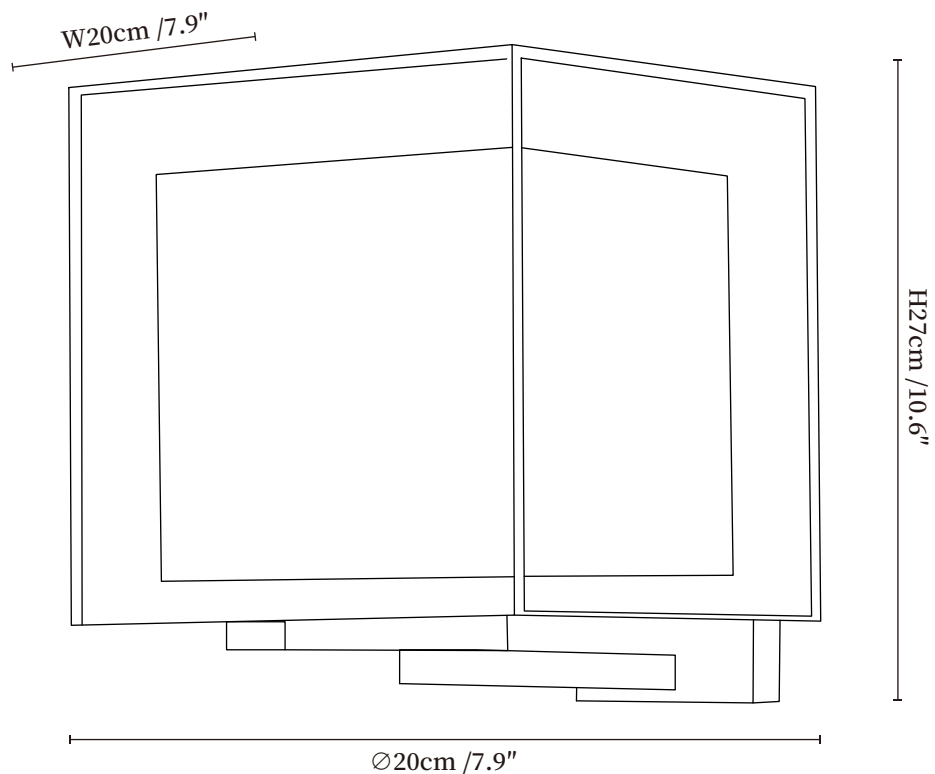

SPECIFICATION SHEET

SPECIFICATION DETAILS

*For custom options, consult factory for details

Fixture Dimensions	Ø 7.9" x W 7.9" x H 10.6"
Light source	E14 (bulb not included)
Wattage	MAX 15W incandescent bulb or LED equivalent.
Voltage	AC 110-240V
Mounting	Hardwired.
Dimming	Compatible with dimmable bulbs (bulb not included)
Control method	Compatible with common wall switches (not included)
Finishes	Chrome.
Shade Details	Clear & White.
Material	Metal, Glass, Paper.