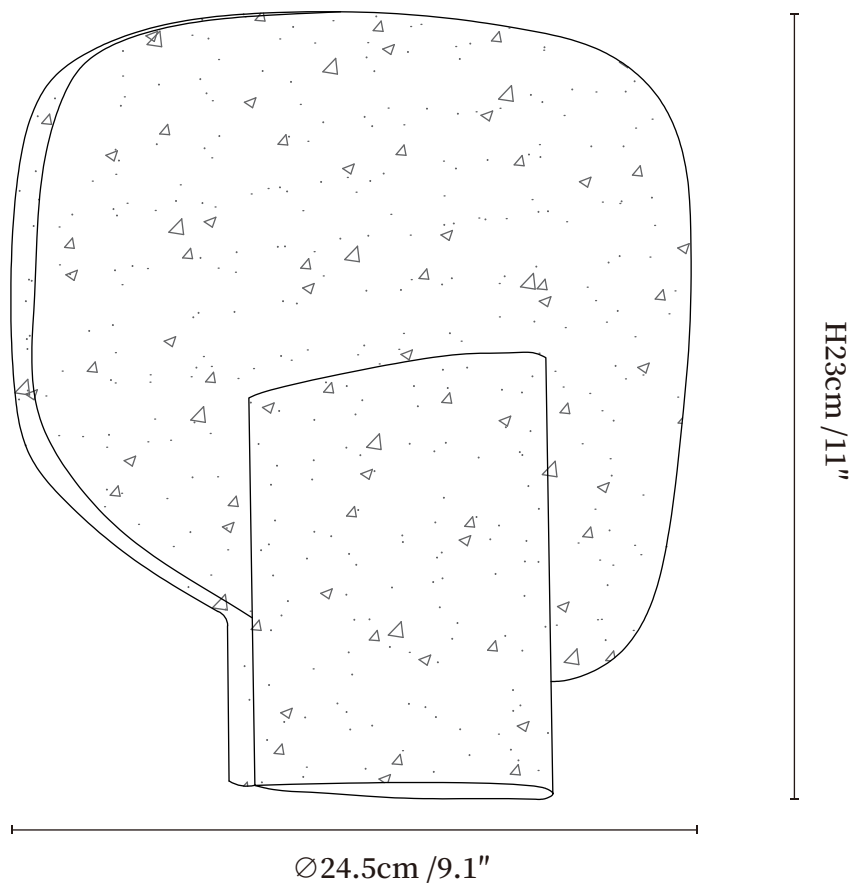

SPECIFICATION SHEET

SPECIFICATION DETAILS

*For custom options, consult factory for details

Fixture Dimensions	Ø 9.1" x H 11"
Light source	G9 (bulb not included)
Wattage	MAX 5W incandescent bulb or LED equivalent.
Voltage	AC 110-240V
Mounting	Hardwired.
Dimming	Compatible with dimmable bulbs (bulb not included)
Control method	Compatible with common wall switches(not included)
Finishes	Yellow Travertine.
Shade Details	Yellow Travertine.
Material	Metal, Yellow Travertine.