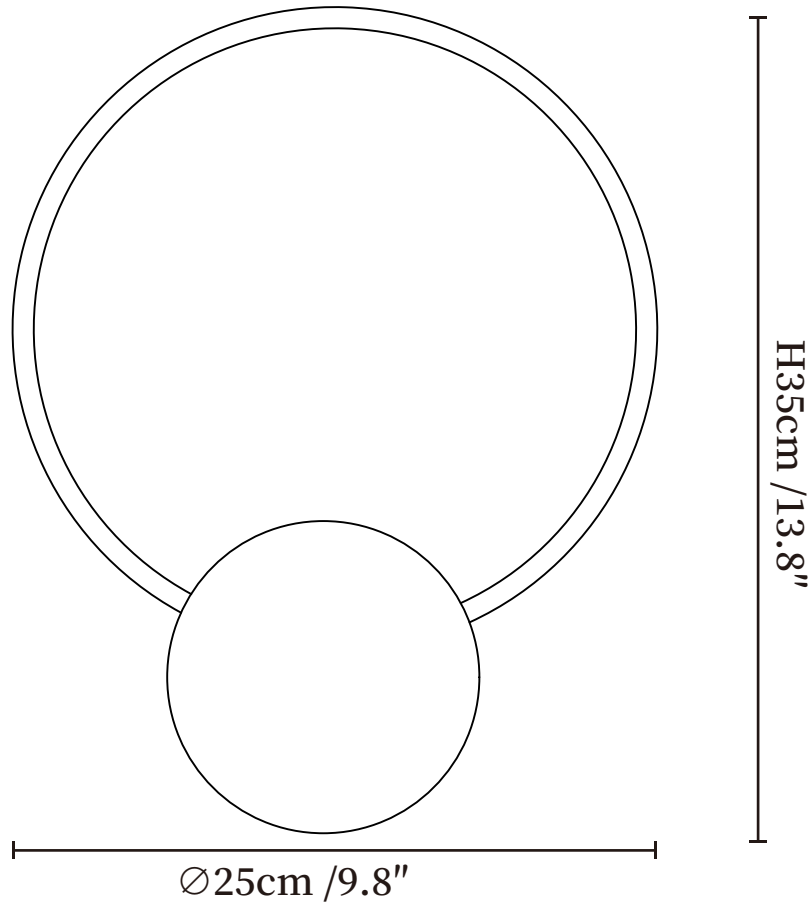

SPECIFICATION SHEET

SPECIFICATION DETAILS

*For custom options, consult factory for details

Fixture Dimensions	Ø 9.8" x H 13.8"
Light source	Integrated LED
Wattage	~12 Watts
Voltage	AC 110-240V
Dimming	Not supported
CRI(Ra)	90+CRI
Mounting	Hardwired.
LED Rated Life	30000 hours
Color Temperature	Warm Light (3000K), Neutral Light (4000K), Cool Light (6000K)
Control method	Compatible with common wall switches(not included)
Finishes	Gold.
Shade Details	White.
Material	Metal, Alabaster.