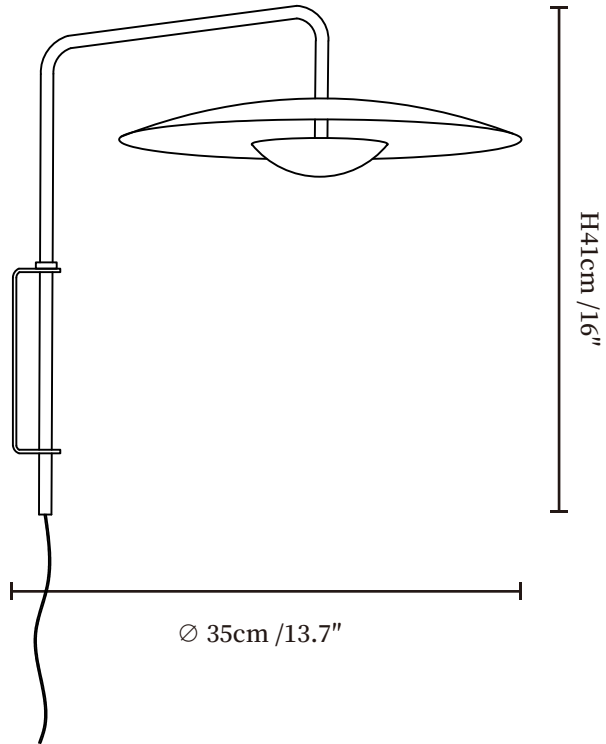

SPECIFICATION SHEET

SPECIFICATION DETAILS

*For custom options, consult factory for details

Fixture Dimensions	Ø 13.7" x H 16"
Light source	Integrated LED
Wattage	~8 Watts
Voltage	AC 110-240V
CRI(Ra)	90+CRI
LED Rated Life	30000 hours
Color Temperature	Warm Light (3000K), Neutral Light (4000K), Cool Light (6000K)
Cord Length	Supplied with switched plug cord, length ~59" (150cm).
Control method	In line ON / OFF switch.
Finishes	Dark wood grain, Wood grain
Shade Details	Black
Material	Metal, Iron, Aluminum
Warranty	2 Years