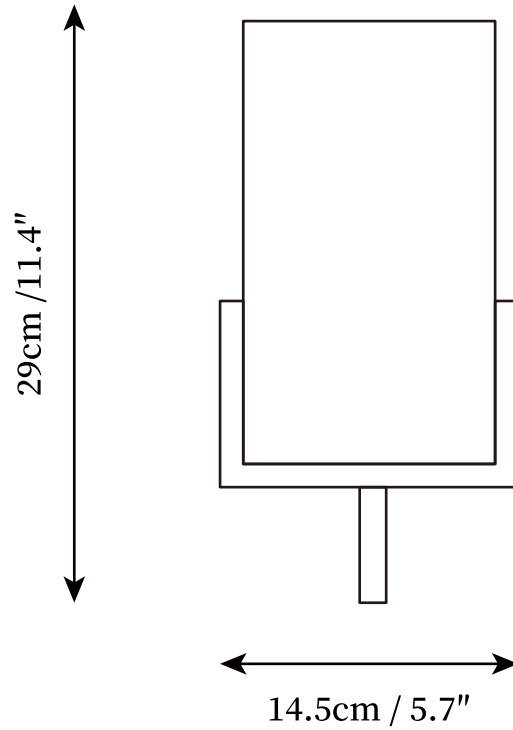

## SPECIFICATION DETAILS

\*For custom options, consult factory for details

<b>Fixture Dimensions</b>	∅ 5.7" x H 11.4"
<b>Light source</b>	E14 (bulb not included)
<b>Wattage</b>	MAX 15W incandescent bulb or LED equivalent.
<b>Voltage</b>	AC 110-240V
<b>Mounting</b>	Hardwired.
<b>Dimming</b>	Compatible with dimmable bulbs (bulb not included)
<b>Control method</b>	Compatible with common wall switches (not included)
<b>Finishes</b>	Brass
<b>Shade Details</b>	Brass
<b>Material</b>	Metal, Crystal