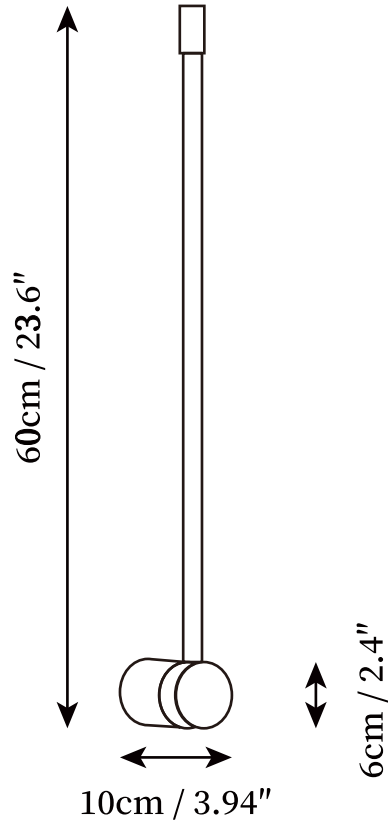

SPECIFICATION SHEET

SPECIFICATION DETAILS

*For custom options, consult factory for details

Fixture Dimensions	3.94" x H 23.6"
Light source	Integrated LED
Wattage	~5W
Voltage	AC 110-240V
Dimming	Not supported
CRI(Ra)	90+CRI
Mounting	Hardwired.
LED Rated Life	30000 hours
Color Temperature	Warm Light (3000K), Neutral Light (4000K), Cool Light (6000K)
Control method	Compatible with common wall switches (not included)
Finishes	Black.
Shade Details	Green marble, White marble, White acrylic.
Material	Metal, Aluminum, Acrylic.

SPECIFICATION SHEET

SPECIFICATION DETAILS

*For custom options, consult factory for details

Fixture Dimensions	D 3.94" x H 47.2"
Light source	Integrated LED
Wattage	~10W
Voltage	AC 110-240V
Dimming	Not supported
CRI(Ra)	90+CRI
Mounting	Hardwired.
LED Rated Life	30000 hours
Color Temperature	Warm Light (3000K), Neutral Light (4000K), Cool Light (6000K)
Control method	Compatible with common wall switches (not included)
Finishes	Black.
Shade Details	Green marble, White marble, White acrylic.
Material	Metal, Aluminum, Acrylic.