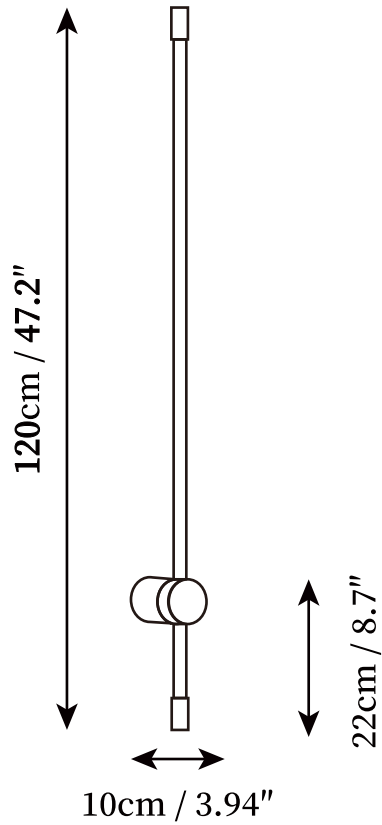

SPECIFICATION SHEET

SPECIFICATION DETAILS

*For custom options, consult factory for details

Fixture Dimensions	3.94" x H 23.6"
Light source	Integrated LED
Wattage	~5W
Voltage	AC 110-240V
Dimming	Not supported
CRI(Ra)	90+CRI
Mounting	Hardwired.
LED Rated Life	30000 hours
Color Temperature	Warm Light (3000K), Neutral Light (4000K), Cool Light (6000K)
Control method	Compatible with common wall switches (not included)
Finishes	Black.
Shade Details	Green marble, White marble, White acrylic.
Material	Metal, Aluminum, Acrylic.

SPECIFICATION SHEET

SPECIFICATION DETAILS

*For custom options, consult factory for details

Fixture Dimensions	D 3.94" x H 47.2"
Light source	Integrated LED
Wattage	~10W
Voltage	AC 110-240V
Dimming	Not supported
CRI(Ra)	90+CRI
Mounting	Hardwired.
LED Rated Life	30000 hours
Color Temperature	Warm Light (3000K), Neutral Light (4000K), Cool Light (6000K)
Control method	Compatible with common wall switches (not included)
Finishes	Black.
Shade Details	Green marble, White marble, White acrylic.
Material	Metal, Aluminum, Acrylic.