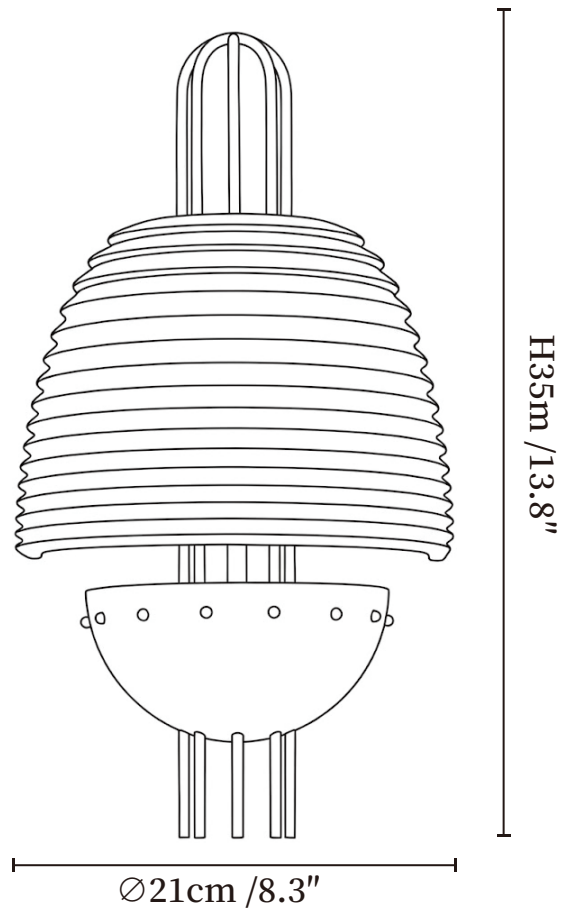

SPECIFICATION SHEET

SPECIFICATION DETAILS

*For custom options, consult factory for details

Fixture Dimensions	Ø 8.3" x H 13.8"
Light source	Integrated LED
Wattage	~8 Watts
Voltage	AC 110-240V
Dimming	Not supported
CRI(Ra)	90+CRI
Mounting	Hardwired.
LED Rated Life	30000 hours
Color Temperature	Warm Light (3000K), Neutral Light (4000K), Cool Light (6000K)
Control method	Compatible with common wall switches(not included)
Finishes	Bronze.
Shade Details	Amber.
Material	Metal, Glass.