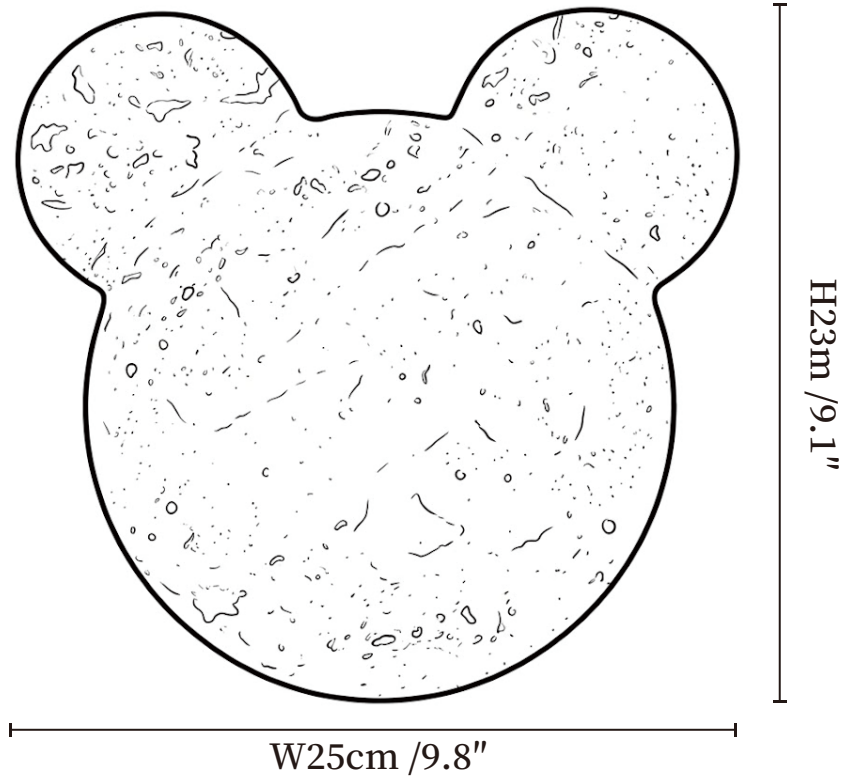

SPECIFICATION SHEET

SPECIFICATION DETAILS

*For custom options, consult factory for details

Fixture Dimensions	W 9.8" x H 9.1"
Light source	Integrated LED
Wattage	~8 Watts
Voltage	AC 110-240V
Dimming	Not supported
CRI(Ra)	90+CRI
Mounting	Hardwired.
LED Rated Life	30000 hours
Color Temperature	Warm Light (3000K), Neutral Light (4000K), Cool Light (6000K)
Control method	Compatible with common wall switches (not included)
Finishes	Yellow Travertine.
Shade Details	Yellow Travertine.
Material	Yellow Travertine.