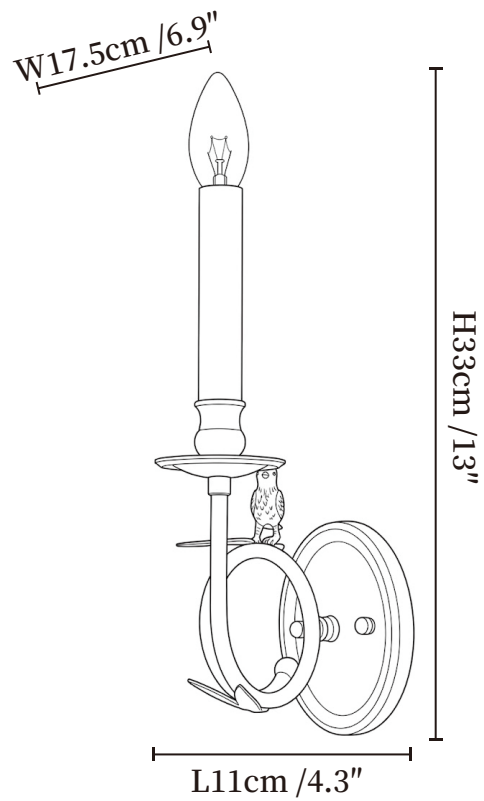

SPECIFICATION SHEET

SPECIFICATION DETAILS

*For custom options, consult factory for details

Fixture Dimensions	Ø 4.3" x H 22"
Light source	E12 or E14(bulb not included)
Wattage	MAX 15W incandescent bulb or LED equivalent.
Voltage	AC 110-240V
Mounting	Hardwired.
Dimming	Compatible with dimmable bulbs (bulb not included)
Control method	Compatible with common wall switches(not included)
Finishes	Black, Gold.
Shade Details	White.
Material	Metal.