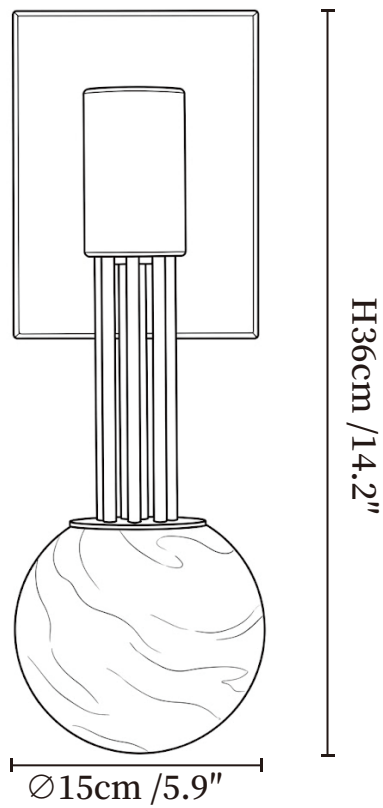

SPECIFICATION SHEET

SPECIFICATION DETAILS

*For custom options, consult factory for details

Fixture Dimensions	Ø 5.9" x H 14.2"
Light source	G9 (bulb not included)
Wattage	MAX 5W incandescent bulb or LED equivalent.
Voltage	AC 110-240V
Mounting	Hardwired.
Dimming	Compatible with dimmable bulbs (bulb not included)
Control method	Compatible with common wall switches (not included)
Finishes	Black.
Shade Details	White.
Material	Metal, Alabaster.