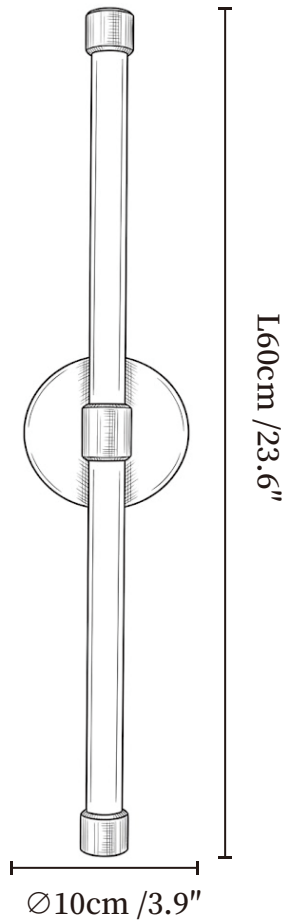

# SPECIFICATION SHEET

---

## SPECIFICATION DETAILS

\*For custom options, consult factory for details

<b>Fixture Dimensions</b>	Ø 3.9" x H 23.6"
<b>Light source</b>	Integrated LED
<b>Wattage</b>	~8 Watts
<b>Voltage</b>	AC 110-240V
<b>Dimming</b>	Not supported
<b>CRI(Ra)</b>	90+CRI
<b>Mounting</b>	Hardwired.
<b>LED Rated Life</b>	30000 hours
<b>Color Temperature</b>	Warm Light (3000K), Neutral Light (4000K), Cool Light (6000K)
<b>Control method</b>	Compatible with common wall switches (not included)
<b>Finishes</b>	Black, Gold.
<b>Shade Details</b>	White.
<b>Material</b>	Metal, Acrylic.