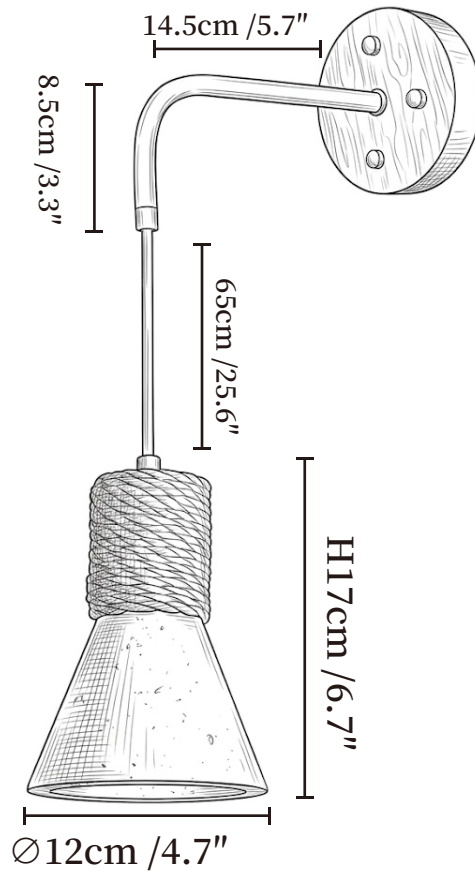

SPECIFICATION SHEET

SPECIFICATION DETAILS

*For custom options, consult factory for details

Fixture Dimensions	Ø 4.7" x H 6.7"
Light source	E26 or E27 (bulb not included)
Wattage	MAX 40W incandescent bulb or LED equivalent.
Voltage	AC 110-240V
Mounting	Hardwired.
Dimming	Compatible with dimmable bulbs (bulb not included)
Control method	Compatible with common wall switches(not included)
Finishes	Dark walnut, Yellow Travertine.
Shade Details	Yellow Travertine.
Material	Metal, Yellow Travertine, Wood, Hemp rope.