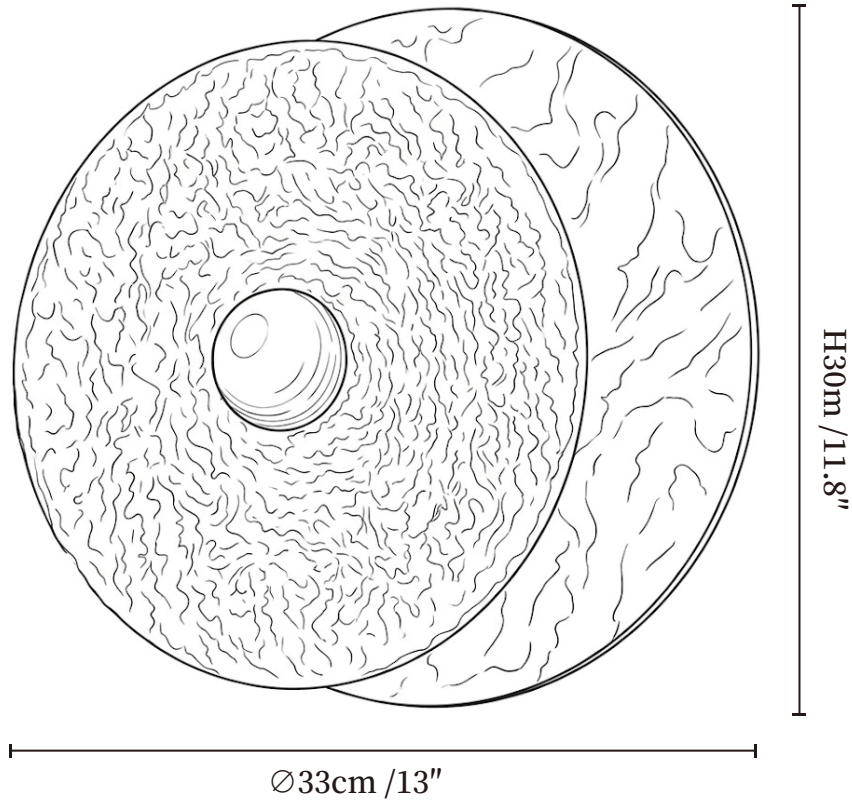

SPECIFICATION SHEET

SPECIFICATION DETAILS

*For custom options, consult factory for details

Fixture Dimensions	$\text{Ø} 13'' \times \text{H} 11.8''$
Light source	Integrated LED
Wattage	~8 Watts
Voltage	AC 110-240V
Dimming	Not supported
CRI(Ra)	90+CRI
Mounting	Hardwired.
LED Rated Life	30000 hours
Color Temperature	Warm Light (3000K), Neutral Light (4000K), Cool Light (6000K)
Control method	Compatible with common wall switches(not included)
Finishes	Black Travertine.
Shade Details	White.
Material	Metal, Black Travertine, Glass.