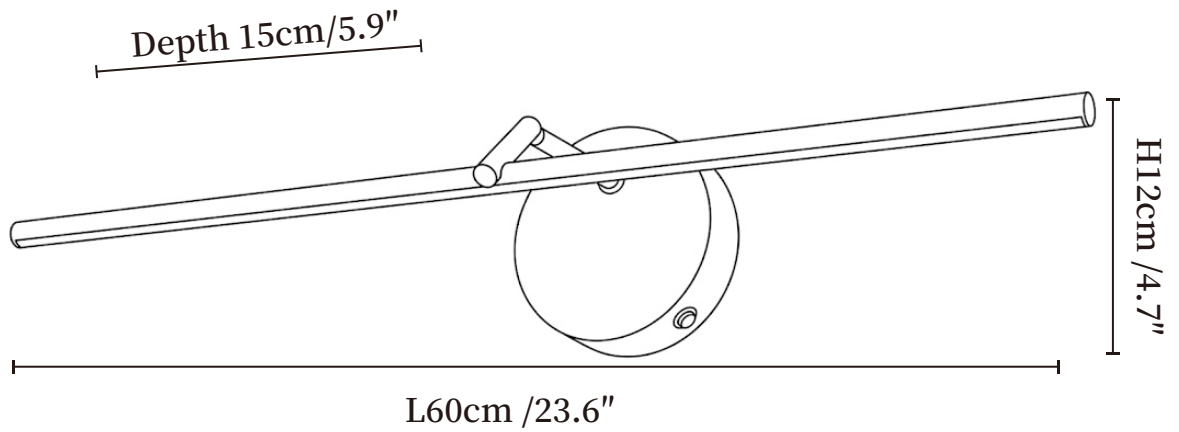

## SPECIFICATION DETAILS

\*For custom options, consult factory for details

<b>Fixture Dimensions</b>	L 15.7" x H 4.7" x Depth 5.9" L 23.6" x H 4.7" x Depth 5.9"
<b>Light source</b>	Integrated LED
<b>Wattage</b>	~8W
<b>Voltage</b>	AC 110-240V
<b>CRI(Ra)</b>	90+CRI
<b>Control method</b>	Touch control
<b>LED Rated Life</b>	30000 hours
<b>Color Temperature</b>	Warm Light (3000K), Neutral Light (4000K), Cool Light (6000K)
<b>Finishes</b>	Black, Gold, Nickel, Bronze.
<b>Shade Details</b>	White
<b>Material</b>	Metal, Aluminium, Acrylic.
<b>Cord</b>	USB charging cable provided, charger not included.