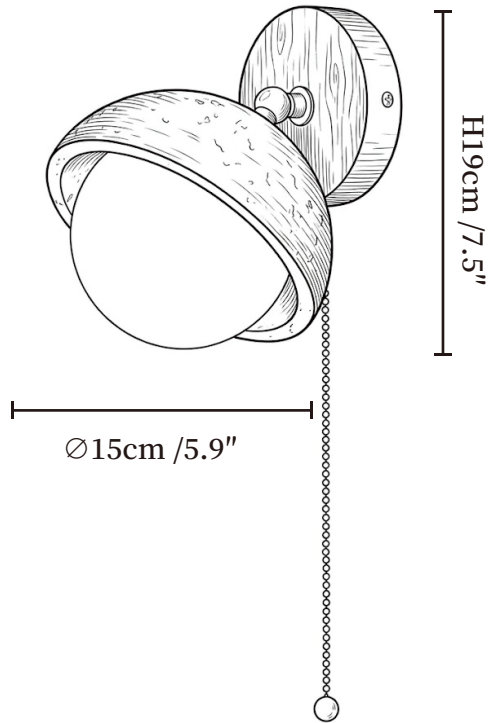

SPECIFICATION SHEET

SPECIFICATION DETAILS

*For custom options, consult factory for details

Fixture Dimensions	Ø 5.9" x H 7.5"
Light source	G9 (bulb not included)
Wattage	MAX 5W incandescent bulb or LED equivalent.
Voltage	AC 110-240V
Mounting	Hardwired.
Dimming	Compatible with dimmable bulbs (bulb not included)
Control method	Compatible with common wall switches (not included)
Finishes	Dark walnut, Black Travertine.
Shade Details	White.
Material	Metal, Black Travertine, Glass.