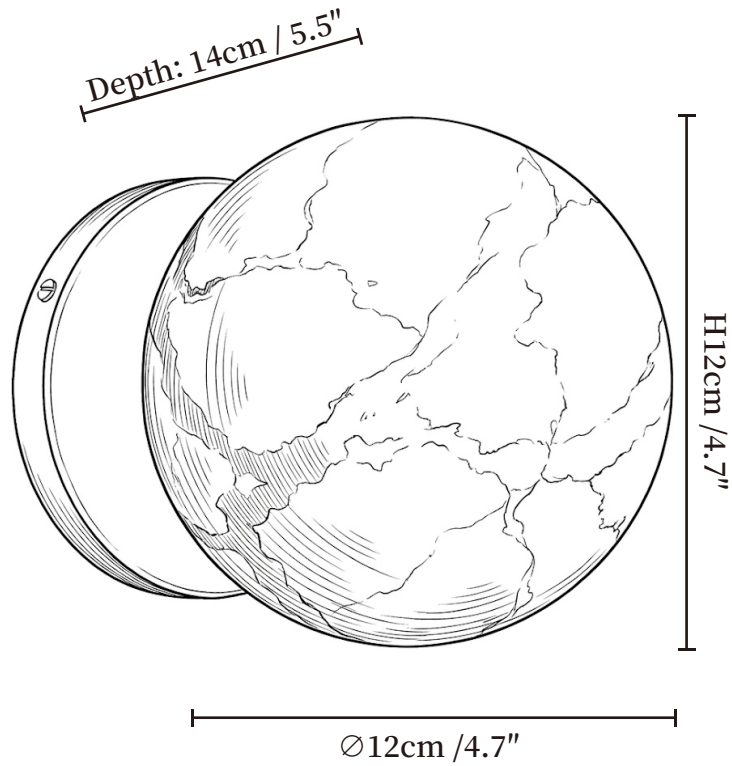

SPECIFICATION SHEET

SPECIFICATION DETAILS

*For custom options, consult factory for details

Fixture Dimmensions	Ø 4.7" x H 4.7"
Light source	Integrated LED
Wattage	~8 Watts
Voltage	AC 110-240V
Dimming	Not supported
CRI(Ra)	90+CRI
Mounting	Hardwired.
LED Rated Life	30000 hours
Color Temperature	Warm Light (3000K), Neutral Light (4000K), Cool Light (6000K)
Control method	Compatible with common wall switches(not included)
Finishes	Bronze.
Shade Details	White.
Material	Brass, Alabaster.

SPECIFICATION SHEET

SPECIFICATION DETAILS

*For custom options, consult factory for details

Fixture Dimensions	Ø 4.7" x H 23.6"
Light source	Integrated LED
Wattage	~8 Watts
Voltage	AC 110-240V
Dimming	Not supported
CRI(Ra)	90+CRI
Mounting	Hardwired.
LED Rated Life	30000 hours
Color Temperature	Warm Light (3000K), Neutral Light (4000K), Cool Light (6000K)
Control method	Compatible with common wall switches(not included)
Finishes	Bronze.
Shade Details	White.
Material	Brass, Alabaster.