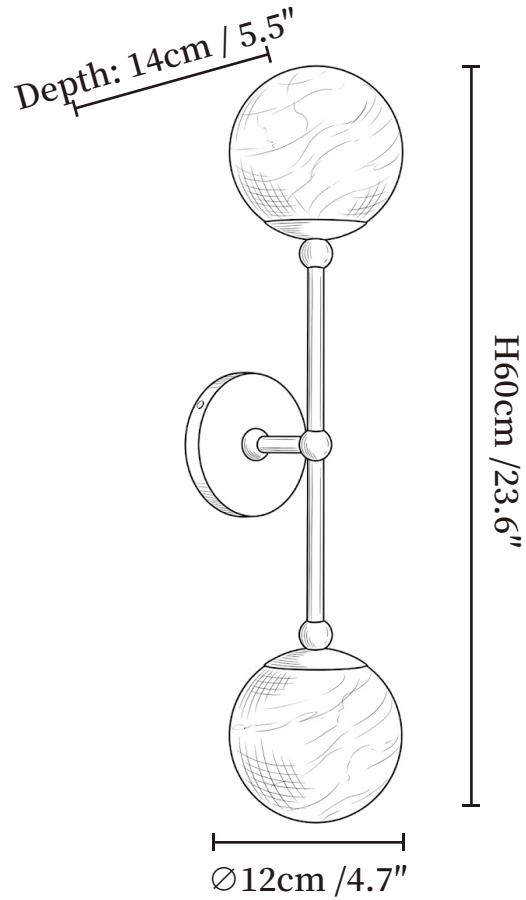

SPECIFICATION SHEET

SPECIFICATION DETAILS

*For custom options, consult factory for details

Fixture Dimmensions	Ø 4.7" x H 4.7"
Light source	Integrated LED
Wattage	~8 Watts
Voltage	AC 110-240V
Dimming	Not supported
CRI(Ra)	90+CRI
Mounting	Hardwired.
LED Rated Life	30000 hours
Color Temperature	Warm Light (3000K), Neutral Light (4000K), Cool Light (6000K)
Control method	Compatible with common wall switches(not included)
Finishes	Bronze.
Shade Details	White.
Material	Brass, Alabaster.

SPECIFICATION SHEET

SPECIFICATION DETAILS

*For custom options, consult factory for details

Fixture Dimensions	Ø 4.7" x H 23.6"
Light source	Integrated LED
Wattage	~8 Watts
Voltage	AC 110-240V
Dimming	Not supported
CRI(Ra)	90+CRI
Mounting	Hardwired.
LED Rated Life	30000 hours
Color Temperature	Warm Light (3000K), Neutral Light (4000K), Cool Light (6000K)
Control method	Compatible with common wall switches(not included)
Finishes	Bronze.
Shade Details	White.
Material	Brass, Alabaster.