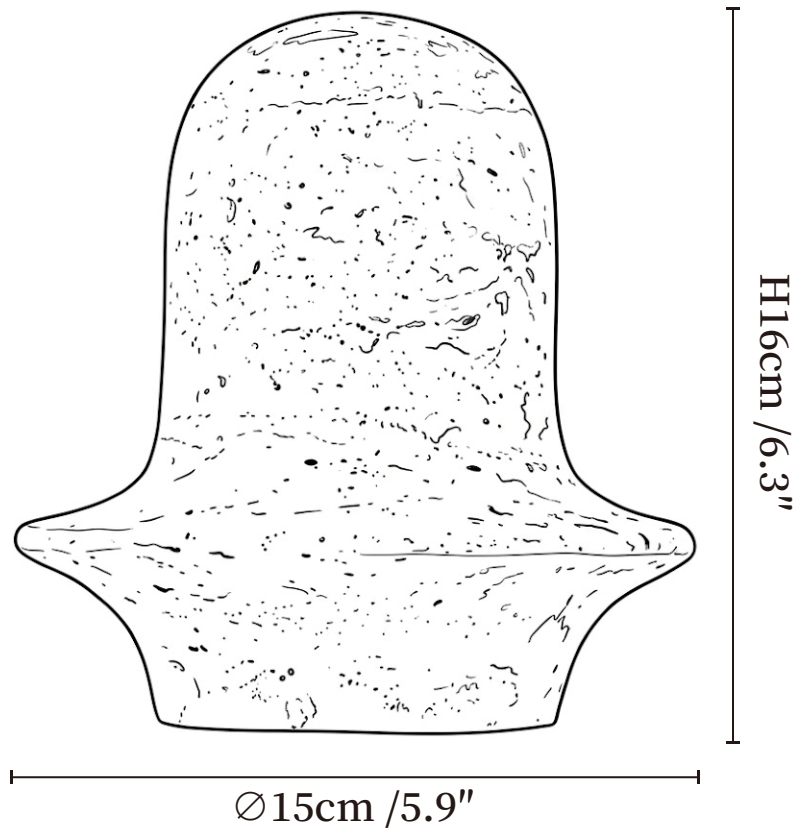

SPECIFICATION SHEET

SPECIFICATION DETAILS

*For custom options, consult factory for details

Fixture Dimensions	Ø 5.9" x H 6.3"
Light source	G9 (bulb not included)
Wattage	MAX 5W incandescent bulb or LED equivalent.
Voltage	AC 110-240V
Mounting	Hardwired.
Dimming	Compatible with dimmable bulbs (bulb not included)
Control method	Compatible with common wall switches (not included)
Finishes	Yellow Travertine.
Shade Details	Yellow Travertine.
Material	Metal, Yellow Travertine.