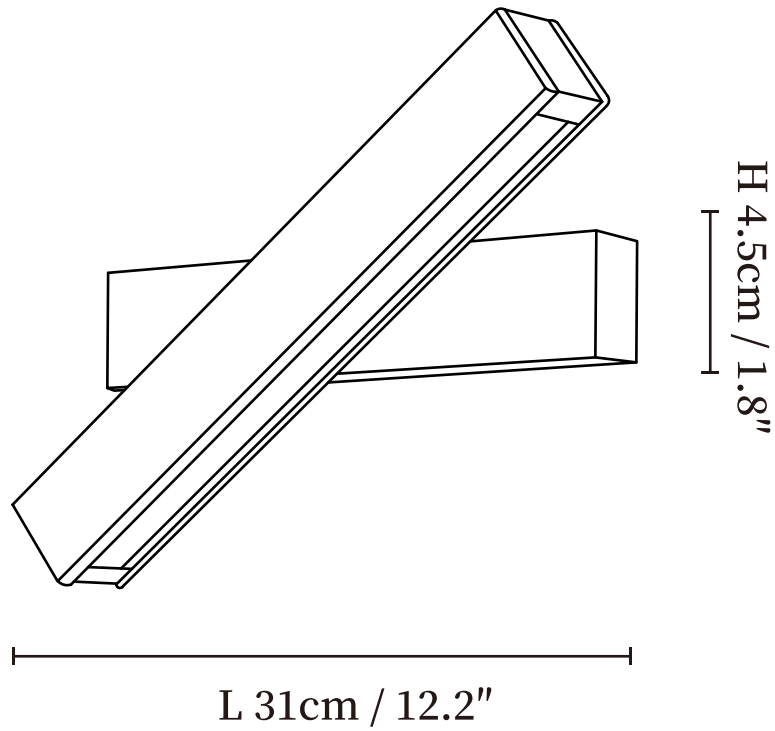

SPECIFICATION SHEET

SPECIFICATION DETAILS

*For custom options, consult factory for details

Fixture Dimensions	∅ 8.3" x H 1.8", ∅ 12.2" x H 1.8"
Light source	Integrated LED
Wattage	~5W
Voltage	AC 110-240V
Dimming	Compatible with dimmable LED and dimmable bulbs.
CRI(Ra)	90+CRI
Mounting	Hardwired.
LED Rated Life	30000 hours
Color Temperature	Warm Light (3000K), Neutral Light (4000K), Cool Light (6000K)
Control method	Compatible with common wall switches(not included)
Finishes	Wood color, White.
Shade Details	White.
Material	Metal, Wood, Acrylic.