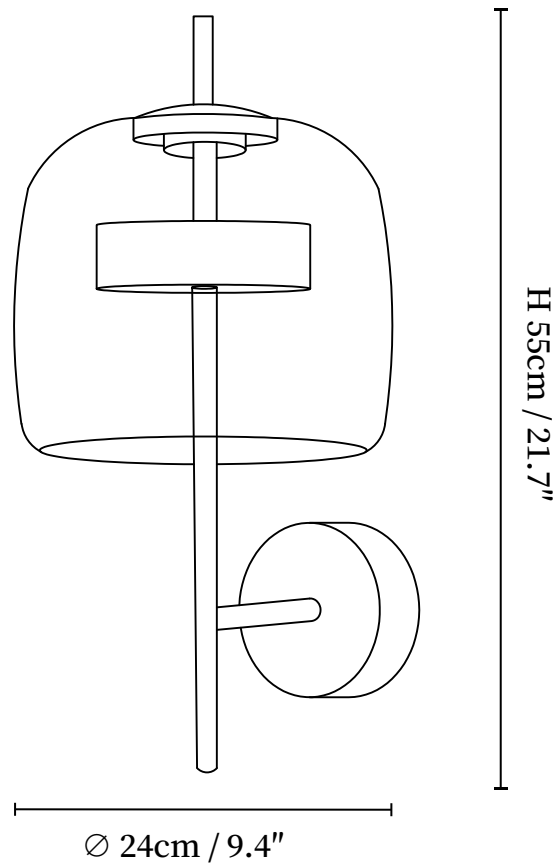

# SPECIFICATION SHEET

---

## SPECIFICATION DETAILS

\*For custom options, consult factory for details

<b>Fixture Dimensions</b>	D 9.4" x H 21.7"
<b>Light source</b>	Integrated LED
<b>Wattage</b>	~5 Watts
<b>Voltage</b>	AC 110-240V
<b>Dimming</b>	Not supported
<b>CRI(Ra)</b>	90+CRI
<b>Mounting</b>	Hardwired.
<b>LED Rated Life</b>	30000 hours
<b>Color Temperature</b>	Warm Light (3000K), Neutral Light (4000K), Cool Light (6000K)
<b>Control method</b>	Compatible with common wall switches (not included)
<b>Finishes</b>	Gold, Black.
<b>Shade Details</b>	Amber, Smoke Grey.
<b>Material</b>	Metal, Glass.