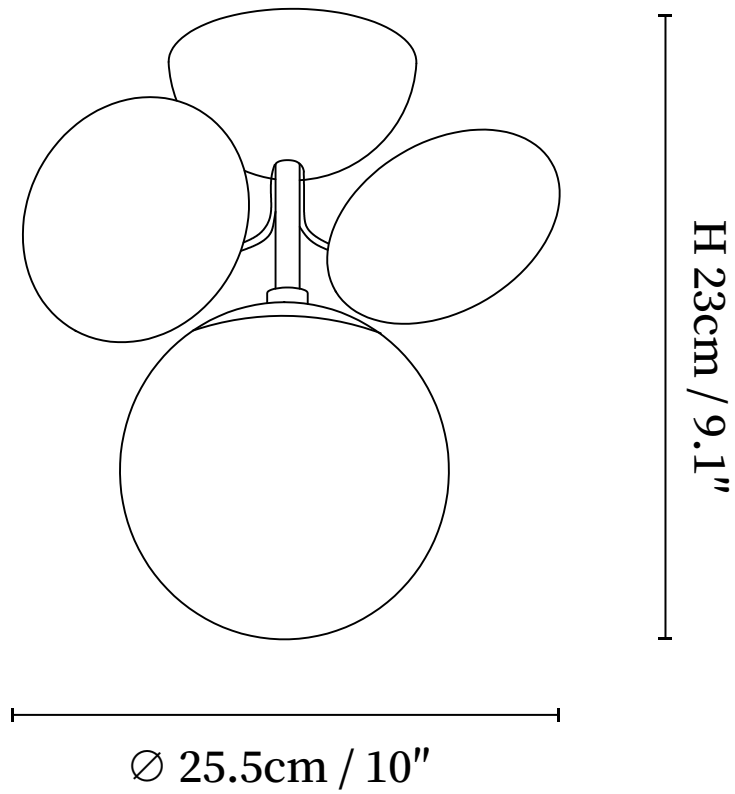

SPECIFICATION SHEET

SPECIFICATION DETAILS

*For custom options, consult factory for details

| | |
|---------------------------|---|
| Fixture Dimensions | D 10" x H 9.1" |
| Light source | G9 (bulb not included) |
| Wattage | MAX 5W incandescent bulb or LED equivalent. |
| Voltage | AC 110-240V |
| Mounting | Hardwired. |
| Dimming | Please purchase dimmable light bulbs separately. |
| Control method | Compatible with common wall switches (not included) |
| Finishes | Colorful, White, Grey. |
| Shade Details | White. |
| Material | Metal, Glass, Acrylic. |

SPECIFICATION SHEET

SPECIFICATION DETAILS

*For custom options, consult factory for details

| | |
|---------------------------|--|
| Fixture Dimensions | D 18.5" x H 11" |
| Light source | G9 (bulb not included) |
| Wattage | MAX 5W incandescent bulb or LED equivalent. |
| Voltage | AC 110-240V |
| Mounting | Hardwired. |
| Dimming | Please purchase dimmable light bulbs separately. |
| Control method | Compatible with common wall switches(not included) |
| Finishes | Colorful, White, Grey. |
| Shade Details | White. |
| Material | Metal, Glass, Acrylic. |

SPECIFICATION SHEET

SPECIFICATION DETAILS

*For custom options, consult factory for details

| | |
|---------------------------|---|
| Fixture Dimensions | D 21.7" x H 12.6" |
| Light source | G9 (bulb not included) |
| Wattage | MAX 5W incandescent bulb or LED equivalent. |
| Voltage | AC 110-240V |
| Mounting | Hardwired. |
| Dimming | Please purchase dimmable light bulbs separately. |
| Control method | Compatible with common wall switches (not included) |
| Finishes | Colorful, White, Grey. |
| Shade Details | White. |
| Material | Metal, Glass, Acrylic. |