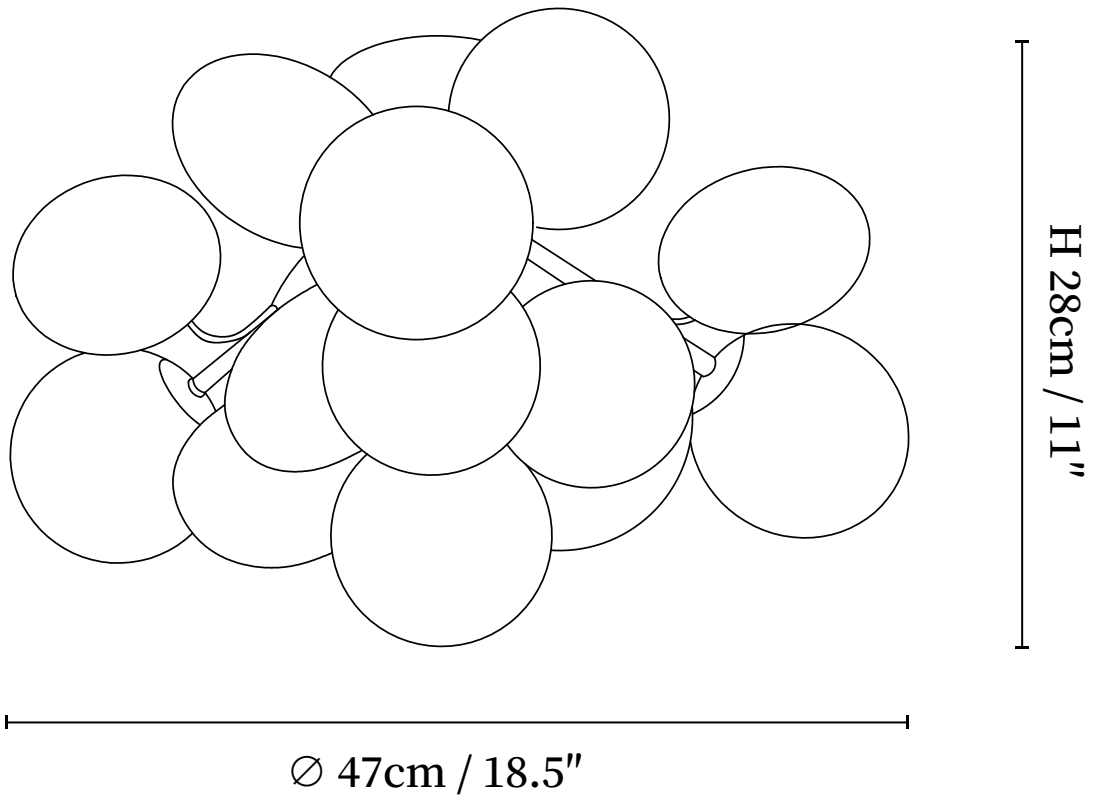

SPECIFICATION SHEET

SPECIFICATION DETAILS

*For custom options, consult factory for details

| | |
|---------------------------|---|
| Fixture Dimensions | D 10" x H 9.1" |
| Light source | G9 (bulb not included) |
| Wattage | MAX 5W incandescent bulb or LED equivalent. |
| Voltage | AC 110-240V |
| Mounting | Hardwired. |
| Dimming | Please purchase dimmable light bulbs separately. |
| Control method | Compatible with common wall switches (not included) |
| Finishes | Colorful, White, Grey. |
| Shade Details | White. |
| Material | Metal, Glass, Acrylic. |

SPECIFICATION SHEET

SPECIFICATION DETAILS

*For custom options, consult factory for details

| | |
|---------------------------|--|
| Fixture Dimensions | D 18.5" x H 11" |
| Light source | G9 (bulb not included) |
| Wattage | MAX 5W incandescent bulb or LED equivalent. |
| Voltage | AC 110-240V |
| Mounting | Hardwired. |
| Dimming | Please purchase dimmable light bulbs separately. |
| Control method | Compatible with common wall switches(not included) |
| Finishes | Colorful, White, Grey. |
| Shade Details | White. |
| Material | Metal, Glass, Acrylic. |

SPECIFICATION SHEET

SPECIFICATION DETAILS

*For custom options, consult factory for details

| | |
|---------------------------|--|
| Fixture Dimensions | D 28.3" x H 15" |
| Light source | G9 (bulb not included) |
| Wattage | MAX 5W incandescent bulb or LED equivalent. |
| Voltage | AC 110-240V |
| Mounting | Hardwired. |
| Dimming | Please purchase dimmable light bulbs separately. |
| Control method | Compatible with common wall switches(not included) |
| Finishes | Colorful, White, Grey. |
| Shade Details | White. |
| Material | Metal, Glass, Acrylic. |