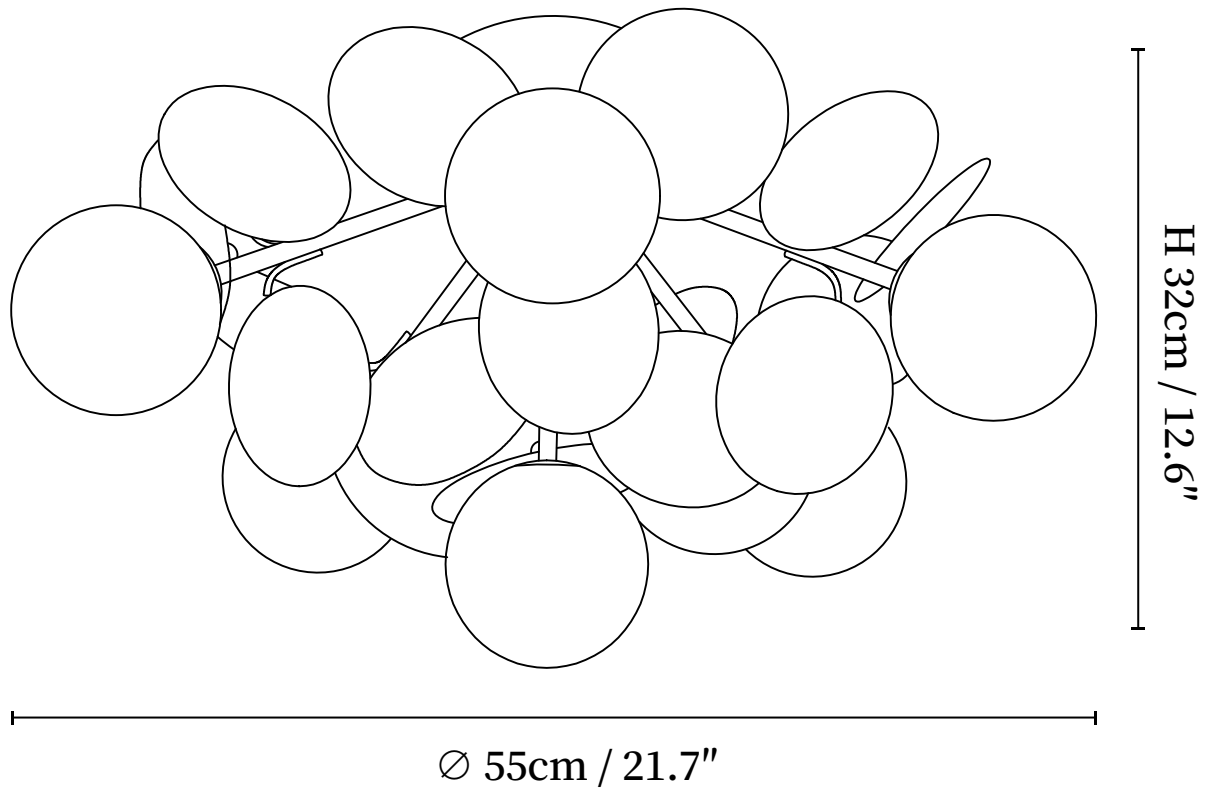

SPECIFICATION SHEET

SPECIFICATION DETAILS

*For custom options, consult factory for details

| | |
|---------------------------|---|
| Fixture Dimensions | D 10" x H 9.1" |
| Light source | G9 (bulb not included) |
| Wattage | MAX 5W incandescent bulb or LED equivalent. |
| Voltage | AC 110-240V |
| Mounting | Hardwired. |
| Dimming | Please purchase dimmable light bulbs separately. |
| Control method | Compatible with common wall switches (not included) |
| Finishes | Colorful, White, Grey. |
| Shade Details | White. |
| Material | Metal, Glass, Acrylic. |

SPECIFICATION SHEET

SPECIFICATION DETAILS

*For custom options, consult factory for details

| | |
|---------------------------|--|
| Fixture Dimensions | D 18.5" x H 11" |
| Light source | G9 (bulb not included) |
| Wattage | MAX 5W incandescent bulb or LED equivalent. |
| Voltage | AC 110-240V |
| Mounting | Hardwired. |
| Dimming | Please purchase dimmable light bulbs separately. |
| Control method | Compatible with common wall switches(not included) |
| Finishes | Colorful, White, Grey. |
| Shade Details | White. |
| Material | Metal, Glass, Acrylic. |

SPECIFICATION SHEET

SPECIFICATION DETAILS

*For custom options, consult factory for details

| | |
|---------------------------|---|
| Fixture Dimensions | D 21.7" x H 12.6" |
| Light source | G9 (bulb not included) |
| Wattage | MAX 5W incandescent bulb or LED equivalent. |
| Voltage | AC 110-240V |
| Mounting | Hardwired. |
| Dimming | Please purchase dimmable light bulbs separately. |
| Control method | Compatible with common wall switches (not included) |
| Finishes | Colorful, White, Grey. |
| Shade Details | White. |
| Material | Metal, Glass, Acrylic. |