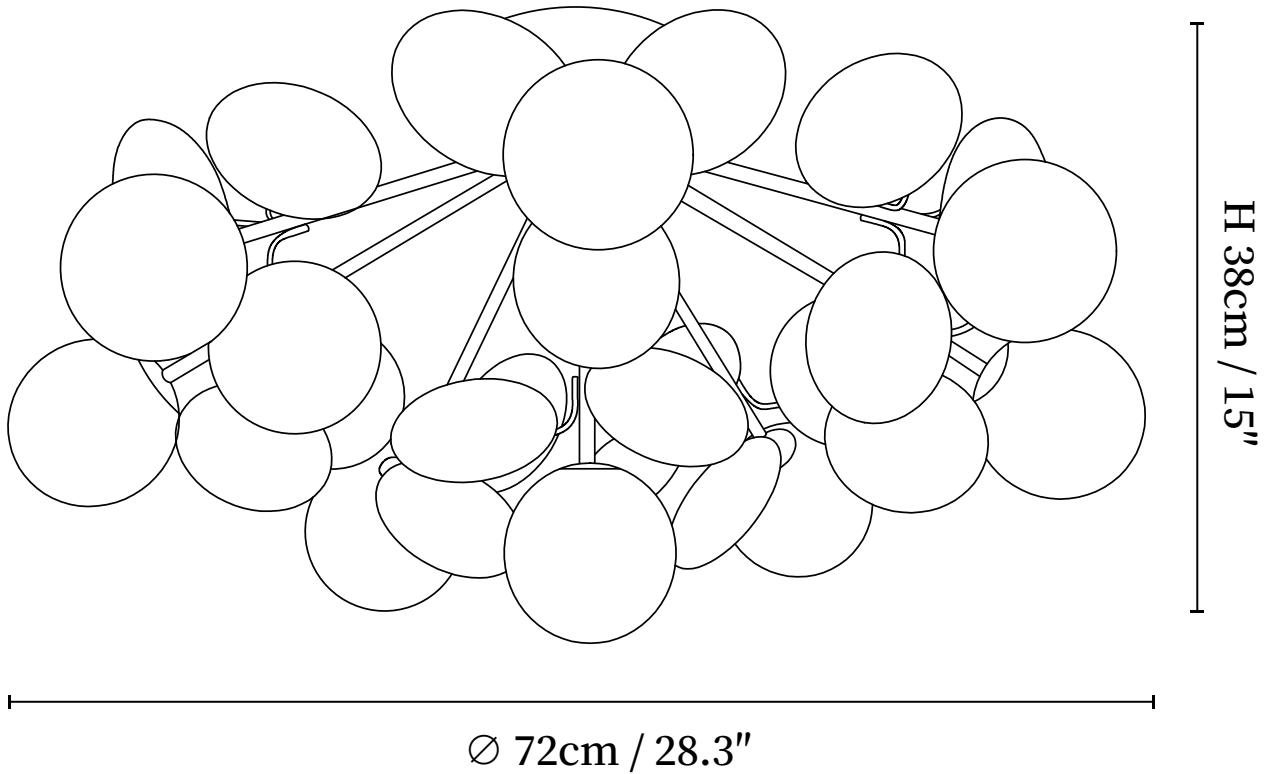

SPECIFICATION SHEET

SPECIFICATION DETAILS

*For custom options, consult factory for details

Fixture Dimensions	D 28.3" x H 15"
Light source	G9 (bulb not included)
Wattage	MAX 5W incandescent bulb or LED equivalent.
Voltage	AC 110-240V
Mounting	Hardwired.
Dimming	Please purchase dimmable light bulbs separately.
Control method	Compatible with common wall switches(not included)
Finishes	Colorful, White, Grey.
Shade Details	White.
Material	Metal, Glass, Acrylic.