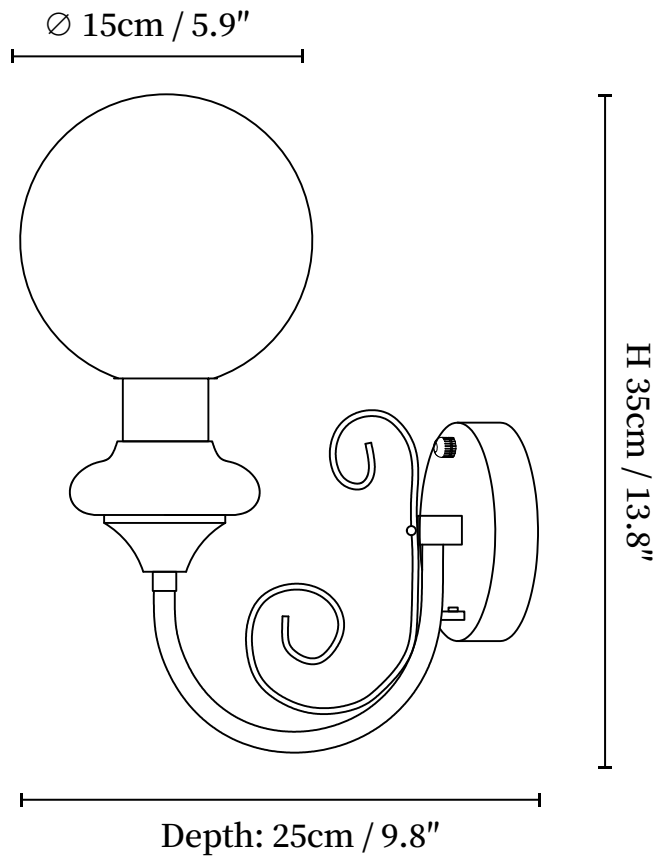

SPECIFICATION SHEET

SPECIFICATION DETAILS

*For custom options, consult factory for details

| | |
|---------------------------|--|
| Fixture Dimensions | D 9.8" x H 13.8" |
| Light source | E26 or E27 (bulb not included) |
| Wattage | MAX 40W incandescent bulb or LED equivalent. |
| Voltage | AC 110-240V |
| Mounting | Hardwired. |
| Dimming | Compatible with dimmable bulbs (bulb not included) |
| Control method | Compatible with common wall switches(not included) |
| Finishes | Gold, Green, Black, Red, light Green. |
| Shade Details | White. |
| Material | Wood, Metal, Glass. |