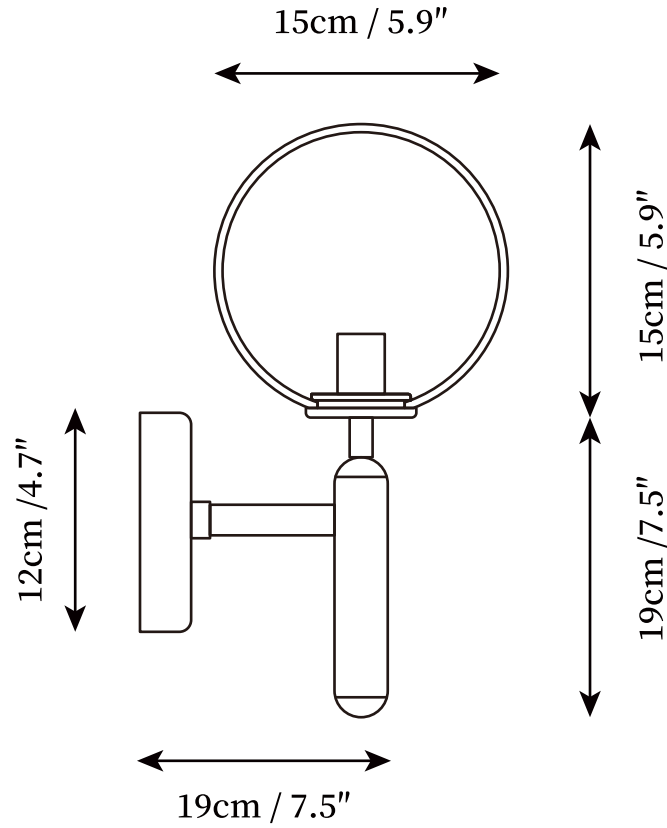

SPECIFICATION SHEET

SPECIFICATION DETAILS

*For custom options, consult factory for details

Fixture Dimensions	Ø 5.9" x H 13.4"
Light source	E14. (bulb not included)
Wattage	MAX 15W incandescent bulb or LED equivalent.
Voltage	AC 110-240V
Mounting	Hardwired.
Dimming	Compatible with dimmable bulbs (bulb not included)
Control method	Compatible with common wall switches (not included)
Finishes	Gold, Black, Brass.
Shade Details	Clear, White.
Material	Brass, Glass.