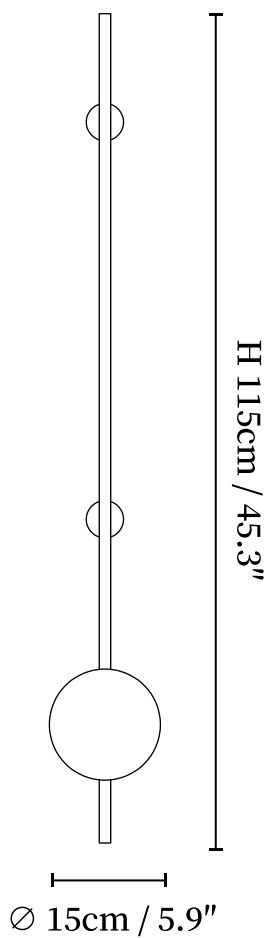

SPECIFICATION SHEET

SPECIFICATION DETAILS

*For custom options, consult factory for details

Fixture Dimensions	D 5.9" x H 45.3"
Light source	G9.
Wattage	~ 5W.
Voltage	AC 110-240V
Mounting	Hardwired.
Dimming	Compatible with dimmable bulbs (bulb not included)
Control method	Compatible with common wall switches (not included)
Finishes	Black, Gold.
Shade Details	White.
Material	Metal, Glass.