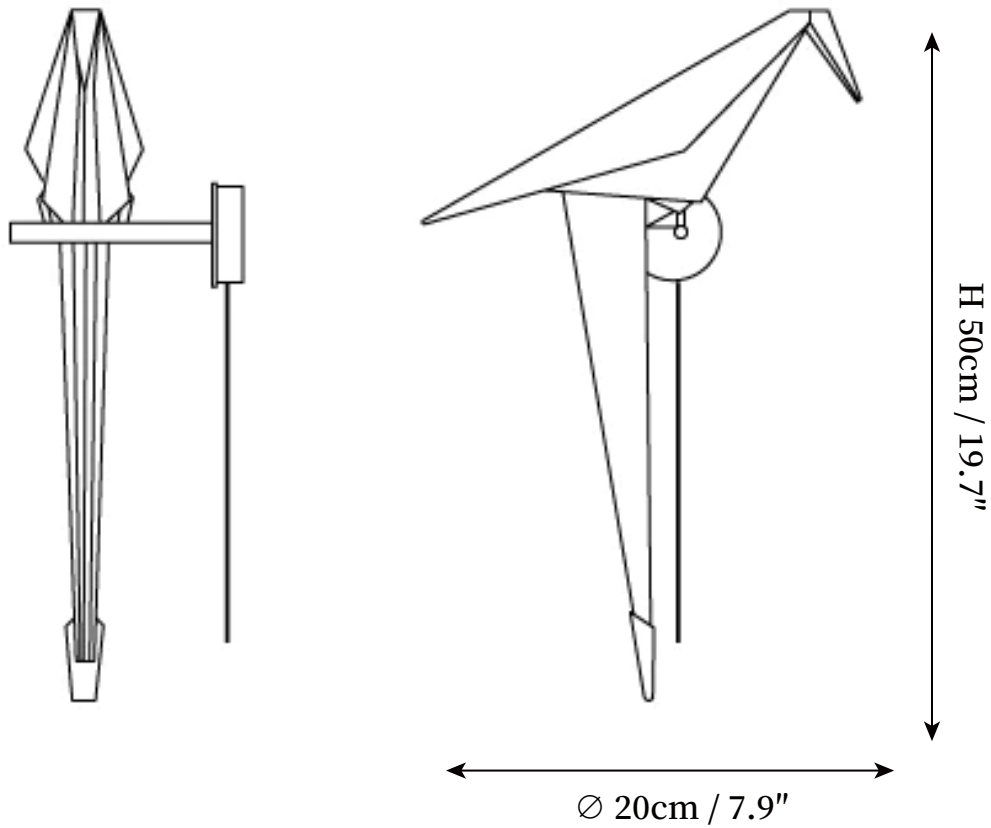

SPECIFICATION SHEET

SPECIFICATION DETAILS

*For custom options, consult factory for details

Fixture Dimensions	D 7.9" x H 19.7"
Light source	Integrated LED
Wattage	~5W
Voltage	AC 110-240V
Dimming	Not supported
CRI(Ra)	90+CRI
Mounting	Hardwired.
LED Rated Life	30000 hours
Color Temperature	Warm Light (3000K), Neutral Light (4000K), Cool Light (6000K)
Control method	Inline On/Off switch.
Finishes	Gold.
Shade Details	White.
Material	Acrylic, Metal
Cord Length	Supplied with switched plug cord, length ~59" (150cm).