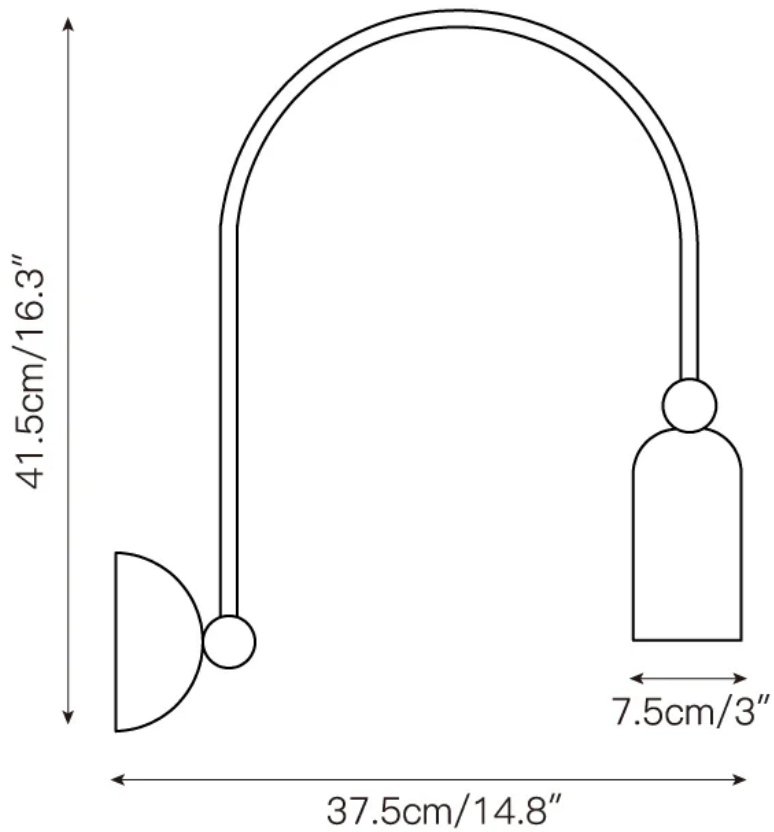

SPECIFICATION SHEET

SPECIFICATION DETAILS

*For custom options, consult factory for details

Fixture Dimensions	Ø 3" x W 14.8" x H 16.3"
Light source	E12 (bulb not included)
Wattage	MAX 15W incandescent bulb or LED equivalent.
Voltage	AC 110-240V
Mounting	Hardwired.
Dimming	Compatible with dimmable bulbs (bulb not included)
Control method	Compatible with common wall switches (not included)
Finishes	Antique Copper, Gold.
Shade Details	Gold, Black.
Material	Metal.
