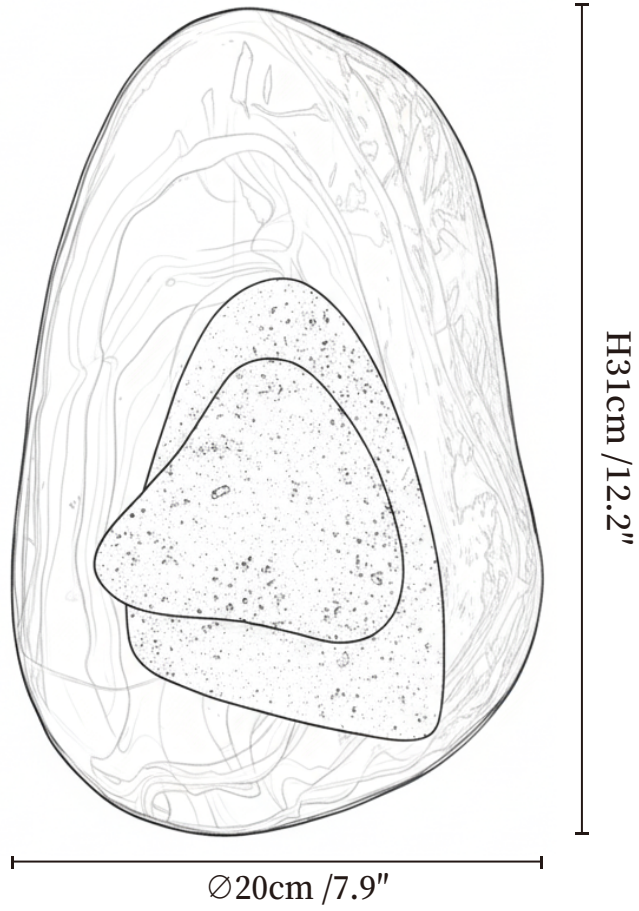

SPECIFICATION SHEET

SPECIFICATION DETAILS

*For custom options, consult factory for details

Fixture Dimensions	$\text{Ø} 7.9'' \times \text{H} 12.2''$
Light source	Integrated LED
Wattage	~8 Watts
Voltage	AC 110-240V
Dimming	Not supported
CRI(Ra)	90+CRI
Mounting	Hardwired.
LED Rated Life	30000 hours
Color Temperature	Warm Light (3000K), Neutral Light (4000K), Cool Light (6000K)
Control method	Compatible with common wall switches(
Finishes	Yellow Travertine.
Shade Details	Clear.
Material	Metal, Yellow Travertine, Glass.