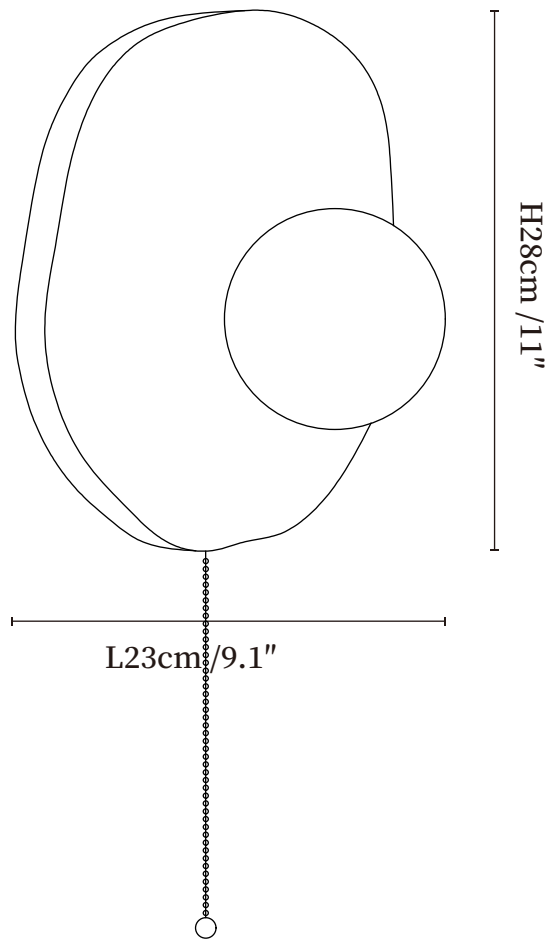

SPECIFICATION SHEET

SPECIFICATION DETAILS

*For custom options, consult factory for details

Fixture Dimensions	Ø 9.1" x H 11"
Light source	G9 (bulb not included)
Wattage	MAX 5W incandescent bulb or LED equivalent.
Voltage	AC 110-240V
Mounting	Hardwired.
Dimming	Compatible with dimmable bulbs (bulb not included)
Control method	Compatible with common wall switches (not included)
Finishes	Nature Wood.
Shade Details	White.
Material	Wood, Metal, Glass.