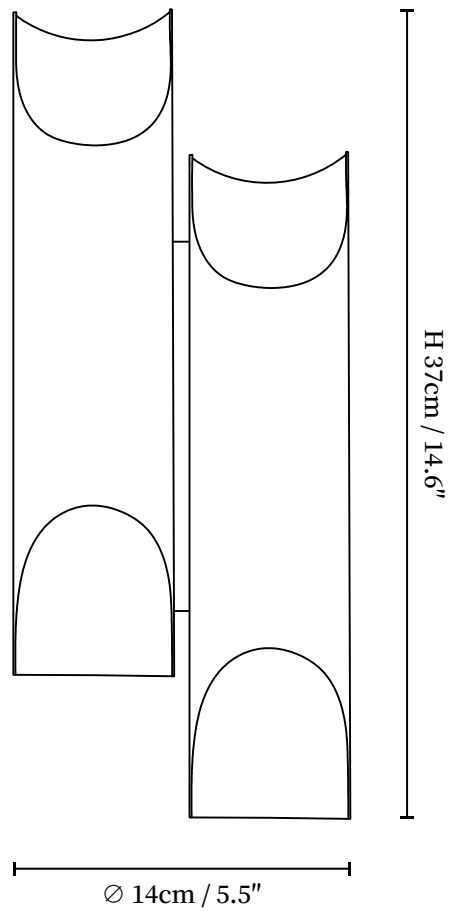

SPECIFICATION SHEET

SPECIFICATION DETAILS

*For custom options, consult factory for details

Fixture Dimensions	D 5.5" x H 14.6"
Light source	G9 (bulb not included)
Wattage	MAX 5W incandescent bulb or LED equivalent.
Voltage	AC 110-240V
Mounting	Hardwired.
Dimming	Compatible with dimmable bulbs (bulb not included)
Control method	Compatible with common wall switches (not included)
Finishes	Brass.
Shade Details	Brass.
Material	Brass.