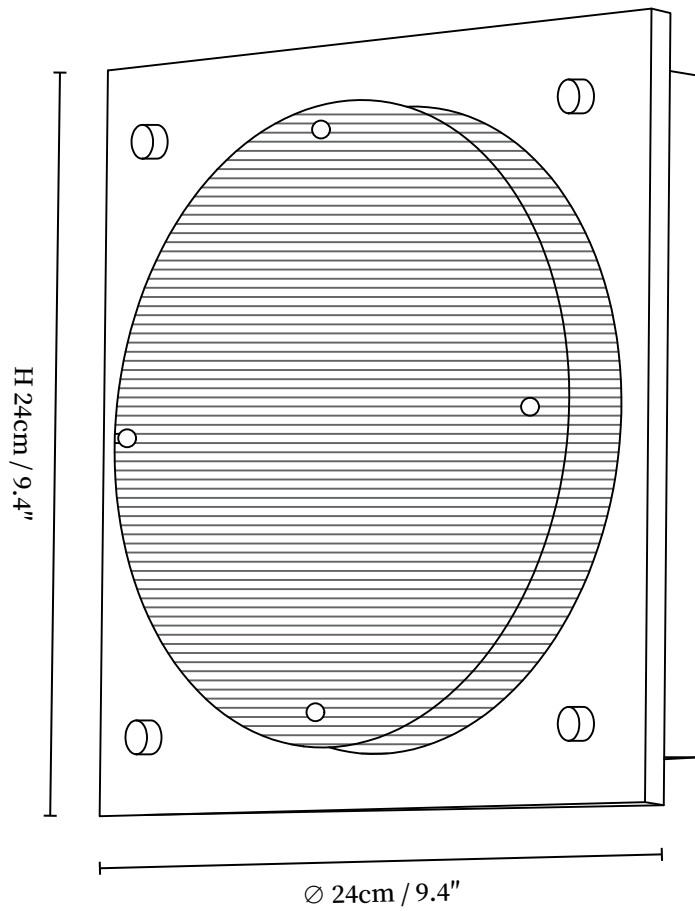

SPECIFICATION SHEET

SPECIFICATION DETAILS

*For custom options, consult factory for details

Fixture Dimensions	D 9.4" x H 9.4"
Light source	Integrated LED
Wattage	~5 Watts
Voltage	AC 110-240V
Dimming	Not supported
CRI(Ra)	90+CRI
Mounting	Hardwired.
LED Rated Life	30000 hours
Color Temperature	Warm Light (3000K), Neutral Light (4000K), Cool Light (6000K)
Control method	Compatible with common wall switches(not included)
Finishes	Chrome.
Shade Details	Translucent.
Material	Metal, Stainless steel, Acrylic.