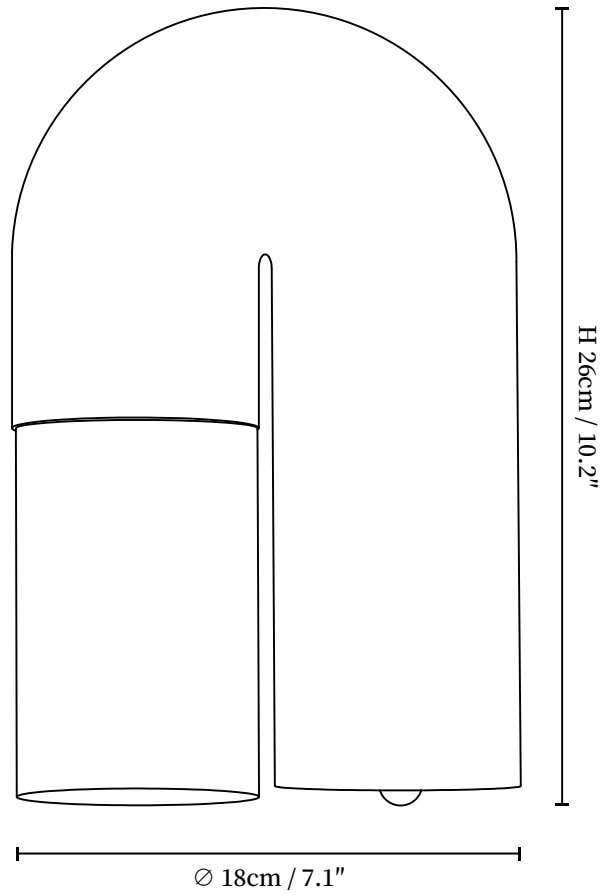

# SPECIFICATION SHEET

---

## SPECIFICATION DETAILS

\*For custom options, consult factory for details

<b>Fixture Dimensions</b>	D 7.1" x H 10.2"
<b>Light source</b>	Integrated LED
<b>Wattage</b>	~5 Watts
<b>Voltage</b>	AC 110-240V
<b>Dimming</b>	Not supported
<b>CRI(Ra)</b>	90+CRI
<b>Mounting</b>	Hardwired.
<b>LED Rated Life</b>	30000 hours
<b>Color Temperature</b>	Warm Light (3000K), Neutral Light (4000K), Cool Light (6000K)
<b>Control method</b>	Compatible with common wall switches (not included)
<b>Finishes</b>	Wood Color, Walnut Color, Black.
<b>Shade Details</b>	White.
<b>Material</b>	Metal, Wood, Acrylic.