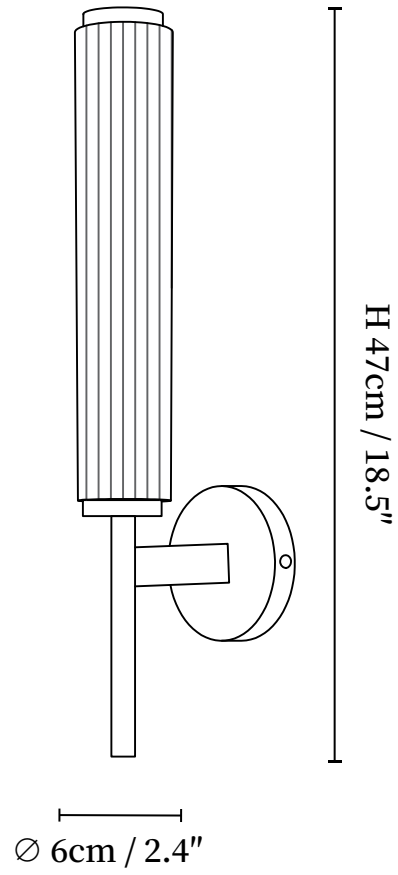

# SPECIFICATION SHEET

---

## SPECIFICATION DETAILS

\*For custom options, consult factory for details

<b>Fixture Dimensions</b>	D 2.4" x H 18.5"
<b>Light source</b>	E14(bulb not included)
<b>Wattage</b>	MAX 15W incandescent bulb or LED equivalent.
<b>Voltage</b>	AC 110-240V
<b>Mounting</b>	Hardwired.
<b>Dimming</b>	Please purchase dimmable light bulbs separately.
<b>Control method</b>	Compatible with common wall switches(not included)
<b>Finishes</b>	Brass, Black.
<b>Shade Details</b>	Clear.
<b>Material</b>	Metal, Glass, Brass.