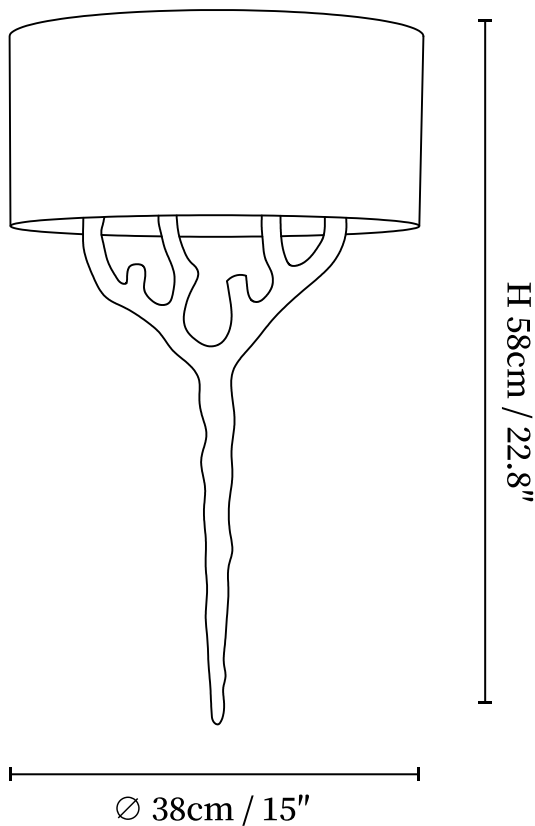

SPECIFICATION SHEET

SPECIFICATION DETAILS

*For custom options, consult factory for details

Fixture Dimensions	D 15" x W 7.1" x H 22.8"
Light source	E12 or E14 (bulb not included)
Wattage	MAX 15W incandescent bulb or LED equivalent.
Voltage	AC 110-240V
Mounting	Hardwired.
Dimming	Compatible with dimmable bulbs (bulb not included)
Control method	Compatible with common wall switches (not included)
Finishes	Brass.
Shade Details	White.
Material	Brass, Fabric, Metal.