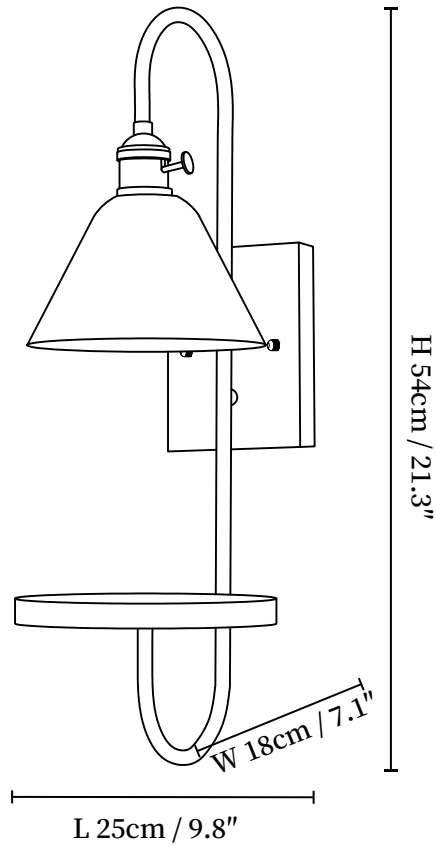

SPECIFICATION SHEET

SPECIFICATION DETAILS

*For custom options, consult factory for details

Fixture Dimensions	L 21.3" x W 7.1" x H 9.8"
Light source	Integrated LED
Wattage	~5 Watts
Voltage	AC 110-240V
Dimming	Not supported
CRI(Ra)	90+CRI
Mounting	Hardwired.
LED Rated Life	30000 hours
Color Temperature	Warm Light (3000K), Neutral Light (4000K), Cool Light (6000K)
Control method	Compatible with common wall switches(not included)
Finishes	Walnut Color, Gold.
Shade Details	White, Amber.
Material	Metal, Glass, Ceramics, Wood.