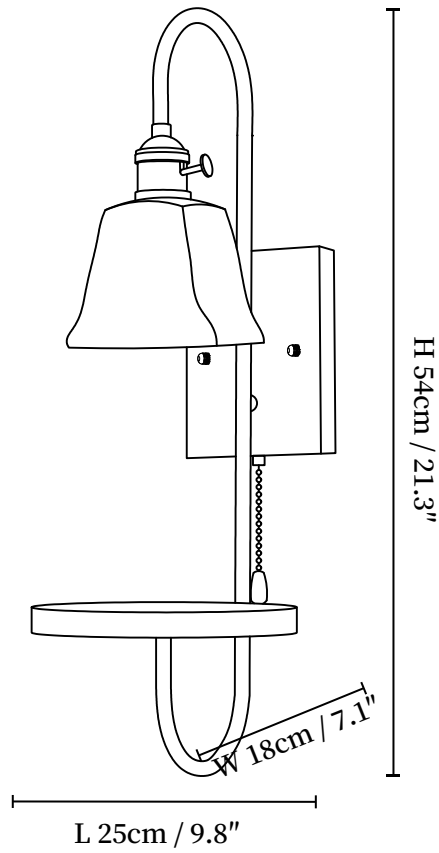

SPECIFICATION SHEET

SPECIFICATION DETAILS

*For custom options, consult factory for details

Fixture Dimensions	L 21.3" x W 7.1" x H 9.8"
Light source	Integrated LED
Wattage	~5 Watts
Voltage	AC 110-240V
Dimming	Not supported
CRI(Ra)	90+CRI
Mounting	Hardwired.
LED Rated Life	30000 hours
Color Temperature	Warm Light (3000K), Neutral Light (4000K), Cool Light (6000K)
Control method	Compatible with common wall switches(not included)
Finishes	Walnut Color, Gold.
Shade Details	White, Amber.
Material	Metal, Glass, Ceramics, Wood.