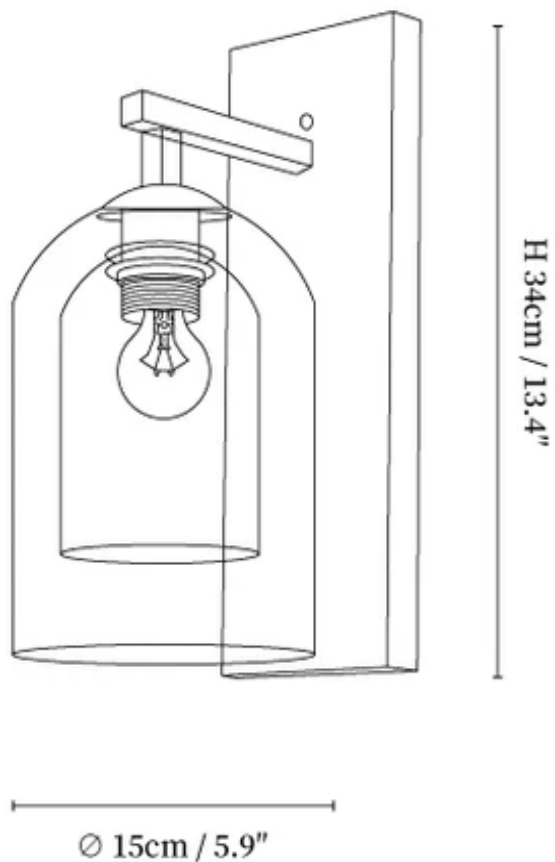

SPECIFICATION SHEET

SPECIFICATION DETAILS

*For custom options, consult factory for details

Fixture Dimensions	Ø 5.9" x H 13.4"
Light source	E26 or E27. (bulb not included)
Wattage	MAX 40W incandescent bulb or LED equivalent.
Voltage	AC 110-240V
Mounting	Wall.
Dimming	Compatible with dimmable bulbs (bulb not included)
Control method	Compatible with common wall switches (not included)
Finishes	Black.
Shade Details	Smoke grey, Amber.
Material	Metal, Glass.