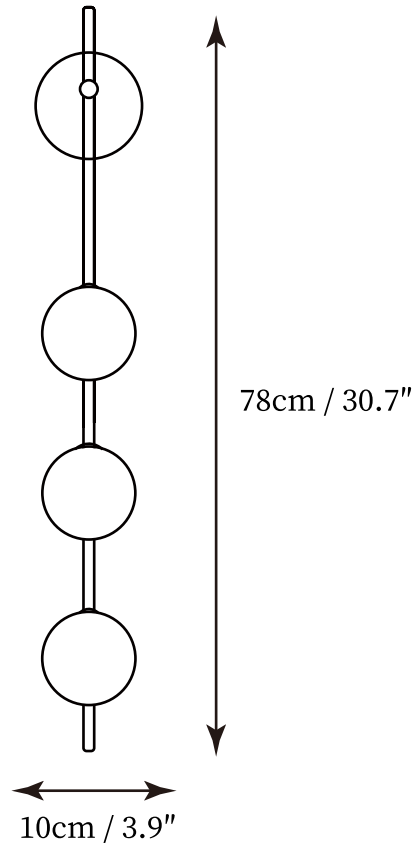

## SPECIFICATION DETAILS

\*For custom options, consult factory for details

<b>Fixture Dimensions</b>	D 5.9" x H 25.6"
<b>Light source</b>	Integrated LED
<b>Wattage</b>	~ 5W
<b>Voltage</b>	AC 110-240V
<b>Dimming</b>	Not supported
<b>CRI(Ra)</b>	90+CRI
<b>Mounting</b>	Hardwired.
<b>LED Rated Life</b>	30000 hours
<b>Color Temperature</b>	Warm Light (3000K), Neutral Light (4000K), Cool Light (6000K)
<b>Control method</b>	Hidden switch or push-button switch.
<b>Finishes</b>	Brass, Black.
<b>Shade Details</b>	White.
<b>Material</b>	Brass, Metal, Plastic, Glass.

## SPECIFICATION DETAILS

\*For custom options, consult factory for details

<b>Fixture Dimensions</b>	D 5.9" x H 33.5"
<b>Light source</b>	Integrated LED
<b>Wattage</b>	~ 5W
<b>Voltage</b>	AC 110-240V
<b>Dimming</b>	Not supported
<b>CRI(Ra)</b>	90+CRI
<b>Mounting</b>	Hardwired.
<b>LED Rated Life</b>	30000 hours
<b>Color Temperature</b>	Warm Light (3000K), Neutral Light (4000K), Cool Light (6000K)
<b>Control method</b>	Hidden switch or push-button switch.
<b>Finishes</b>	Brass, Black.
<b>Shade Details</b>	White.
<b>Material</b>	Brass, Metal, Plastic, Glass.

## SPECIFICATION DETAILS

\*For custom options, consult factory for details

<b>Fixture Dimensions</b>	D 3.9" x H 30.7"
<b>Light source</b>	Integrated LED
<b>Wattage</b>	~ 5W
<b>Voltage</b>	AC 110-240V
<b>Dimming</b>	Not supported
<b>CRI(Ra)</b>	90+CRI
<b>Mounting</b>	Hardwired.
<b>LED Rated Life</b>	30000 hours
<b>Color Temperature</b>	Warm Light (3000K), Neutral Light (4000K), Cool Light (6000K)
<b>Control method</b>	Hidden switch or push-button switch.
<b>Finishes</b>	Brass, Black.
<b>Shade Details</b>	White.
<b>Material</b>	Brass, Metal, Plastic, Glass.