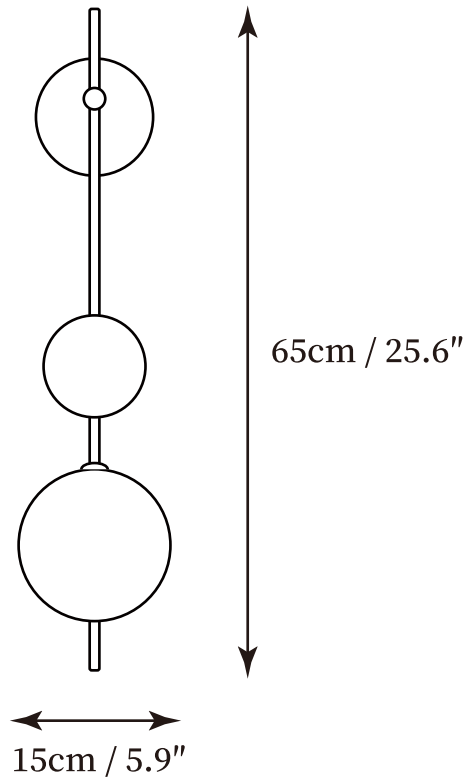

## SPECIFICATION DETAILS

\*For custom options, consult factory for details

<b>Fixture Dimensions</b>	D 5.9" x H 25.6"
<b>Light source</b>	Integrated LED
<b>Wattage</b>	~ 5W
<b>Voltage</b>	AC 110-240V
<b>Dimming</b>	Not supported
<b>CRI(Ra)</b>	90+CRI
<b>Mounting</b>	Hardwired.
<b>LED Rated Life</b>	30000 hours
<b>Color Temperature</b>	Warm Light (3000K), Neutral Light (4000K), Cool Light (6000K)
<b>Control method</b>	Hidden switch or push-button switch.
<b>Finishes</b>	Brass, Black.
<b>Shade Details</b>	White.
<b>Material</b>	Brass, Metal, Plastic, Glass.

## SPECIFICATION DETAILS

\*For custom options, consult factory for details

<b>Fixture Dimensions</b>	D 5.9" x H 33.5"
<b>Light source</b>	Integrated LED
<b>Wattage</b>	~ 5W
<b>Voltage</b>	AC 110-240V
<b>Dimming</b>	Not supported
<b>CRI(Ra)</b>	90+CRI
<b>Mounting</b>	Hardwired.
<b>LED Rated Life</b>	30000 hours
<b>Color Temperature</b>	Warm Light (3000K), Neutral Light (4000K), Cool Light (6000K)
<b>Control method</b>	Hidden switch or push-button switch.
<b>Finishes</b>	Brass, Black.
<b>Shade Details</b>	White.
<b>Material</b>	Brass, Metal, Plastic, Glass.

## SPECIFICATION DETAILS

\*For custom options, consult factory for details

<b>Fixture Dimensions</b>	D 3.9" x H 30.7"
<b>Light source</b>	Integrated LED
<b>Wattage</b>	~ 5W
<b>Voltage</b>	AC 110-240V
<b>Dimming</b>	Not supported
<b>CRI(Ra)</b>	90+CRI
<b>Mounting</b>	Hardwired.
<b>LED Rated Life</b>	30000 hours
<b>Color Temperature</b>	Warm Light (3000K), Neutral Light (4000K), Cool Light (6000K)
<b>Control method</b>	Hidden switch or push-button switch.
<b>Finishes</b>	Brass, Black.
<b>Shade Details</b>	White.
<b>Material</b>	Brass, Metal, Plastic, Glass.