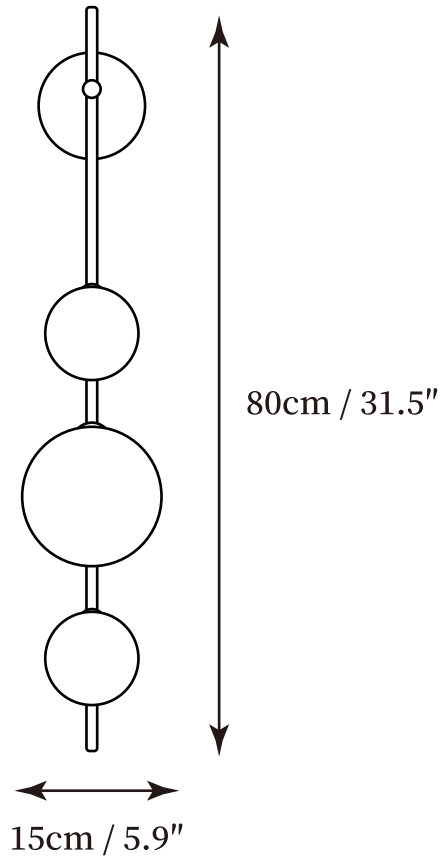

## SPECIFICATION DETAILS

\*For custom options, consult factory for details

<b>Fixture Dimensions</b>	D 5.9" x H 25.6"
<b>Light source</b>	Integrated LED
<b>Wattage</b>	~ 5W
<b>Voltage</b>	AC 110-240V
<b>Dimming</b>	Not supported
<b>CRI(Ra)</b>	90+CRI
<b>Mounting</b>	Hardwired.
<b>LED Rated Life</b>	30000 hours
<b>Color Temperature</b>	Warm Light (3000K), Neutral Light (4000K), Cool Light (6000K)
<b>Control method</b>	Hidden switch or push-button switch.
<b>Finishes</b>	Brass, Black.
<b>Shade Details</b>	White.
<b>Material</b>	Brass, Metal, Plastic, Glass.

## SPECIFICATION DETAILS

\*For custom options, consult factory for details

<b>Fixture Dimensions</b>	D 5.9" x H 33.5"
<b>Light source</b>	Integrated LED
<b>Wattage</b>	~ 5W
<b>Voltage</b>	AC 110-240V
<b>Dimming</b>	Not supported
<b>CRI(Ra)</b>	90+CRI
<b>Mounting</b>	Hardwired.
<b>LED Rated Life</b>	30000 hours
<b>Color Temperature</b>	Warm Light (3000K), Neutral Light (4000K), Cool Light (6000K)
<b>Control method</b>	Hidden switch or push-button switch.
<b>Finishes</b>	Brass, Black.
<b>Shade Details</b>	White.
<b>Material</b>	Brass, Metal, Plastic, Glass.

## SPECIFICATION DETAILS

\*For custom options, consult factory for details

<b>Fixture Dimensions</b>	D 3.9" x H 30.7"
<b>Light source</b>	Integrated LED
<b>Wattage</b>	~ 5W
<b>Voltage</b>	AC 110-240V
<b>Dimming</b>	Not supported
<b>CRI(Ra)</b>	90+CRI
<b>Mounting</b>	Hardwired.
<b>LED Rated Life</b>	30000 hours
<b>Color Temperature</b>	Warm Light (3000K), Neutral Light (4000K), Cool Light (6000K)
<b>Control method</b>	Hidden switch or push-button switch.
<b>Finishes</b>	Brass, Black.
<b>Shade Details</b>	White.
<b>Material</b>	Brass, Metal, Plastic, Glass.