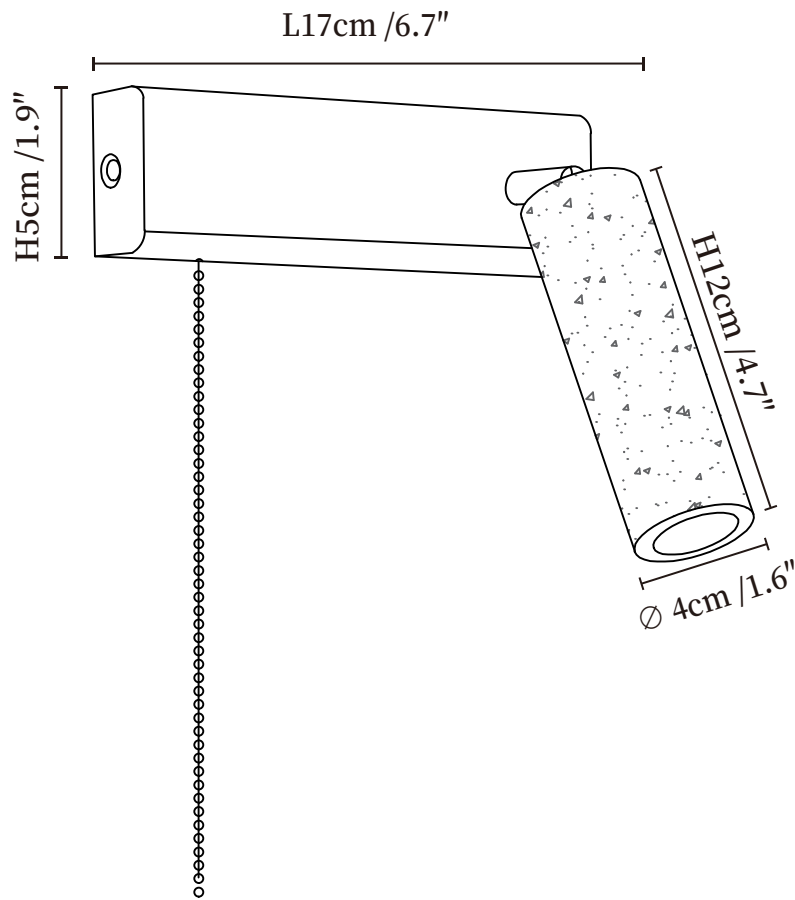

SPECIFICATION SHEET

SPECIFICATION DETAILS

*For custom options, consult factory for details

Fixture Dimensions	L 6.7" x W 1.2" x H 1.9"
Light source	Integrated LED
Wattage	~8 Watts
Voltage	AC 110-240V
Dimming	Not supported
CRI(Ra)	90+CRI
Mounting	Hardwired.
LED Rated Life	30000 hours
Color Temperature	Warm Light (3000K), Neutral Light (4000K), Cool Light (6000K)
Control method	Compatible with common wall switches (not included)
Finishes	Walnut Wood, Wood Color.
Shade Details	Yellow Travertine.
Material	Yellow Travertine, Wood.