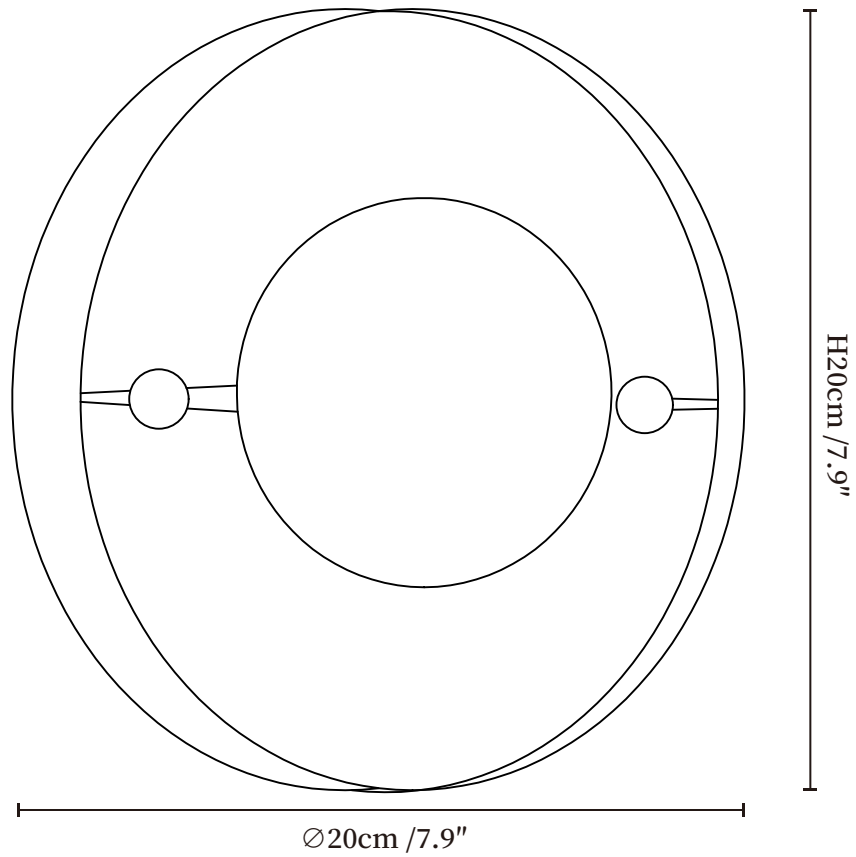

SPECIFICATION SHEET

SPECIFICATION DETAILS

*For custom options, consult factory for details

Fixture Dimensions	Ø 7.5" x H 9.4"
Light source	Integrated LED
Wattage	~ 8W
Voltage	AC 110-240V
Dimming	Not supported
CRI(Ra)	90+CRI
Mounting	Hardwired.
LED Rated Life	30000 hours
Color Temperature	Warm Light (3000K), Neutral Light (4000K), Cool Light (6000K)
Control method	Compatible with common wall switches(not included)
Finishes	Dark walnut.
Shade Details	White.
Material	Metal, Alabaster.

SPECIFICATION SHEET

SPECIFICATION DETAILS

*For custom options, consult factory for details

Fixture Dimensions	Ø 7.9" x H 7.9"
Light source	Integrated LED
Wattage	~ 8W
Voltage	AC 110-240V
Dimming	Not supported
CRI(Ra)	90+CRI
Mounting	Hardwired.
LED Rated Life	30000 hours
Color Temperature	Warm Light (3000K), Neutral Light (4000K), Cool Light (6000K)
Control method	Compatible with common wall switches(not included)
Finishes	Dark walnut.
Shade Details	White.
Material	Metal, Alabaster.

SPECIFICATION SHEET

SPECIFICATION DETAILS

*For custom options, consult factory for details

Fixture Dimensions	Ø 4.9" x H 10.6"
Light source	Integrated LED
Wattage	~ 8W
Voltage	AC 110-240V
Dimming	Not supported
CRI(Ra)	90+CRI
Mounting	Hardwired.
LED Rated Life	30000 hours
Color Temperature	Warm Light (3000K), Neutral Light (4000K), Cool Light (6000K)
Control method	Compatible with common wall switches(not included)
Finishes	Dark walnut.
Shade Details	White.
Material	Metal, Alabaster.