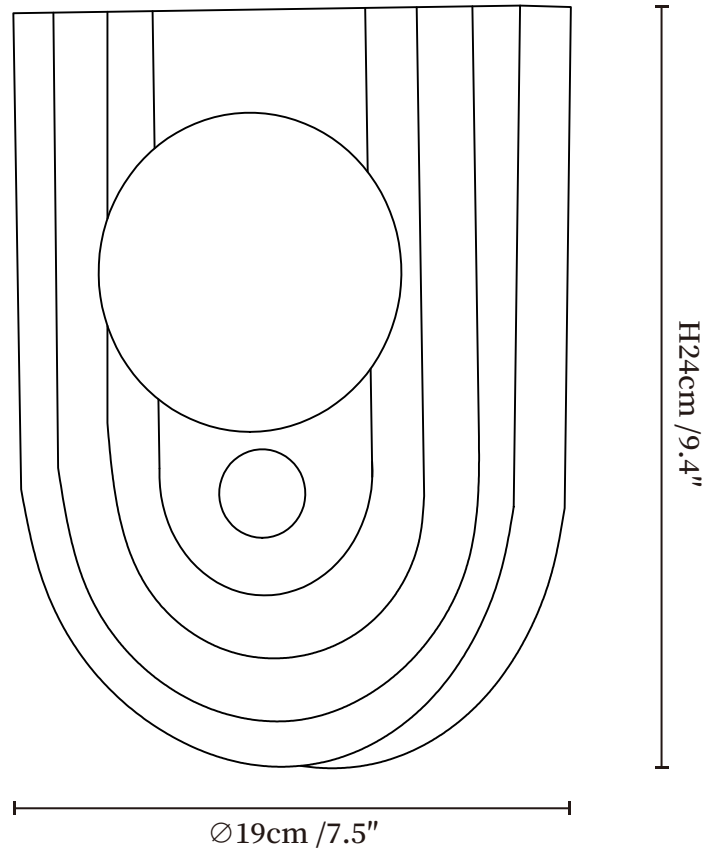

SPECIFICATION SHEET

SPECIFICATION DETAILS

*For custom options, consult factory for details

Fixture Dimensions	Ø 7.5" x H 9.4"
Light source	Integrated LED
Wattage	~ 8W
Voltage	AC 110-240V
Dimming	Not supported
CRI(Ra)	90+CRI
Mounting	Hardwired.
LED Rated Life	30000 hours
Color Temperature	Warm Light (3000K), Neutral Light (4000K), Cool Light (6000K)
Control method	Compatible with common wall switches(not included)
Finishes	Dark walnut.
Shade Details	White.
Material	Metal, Alabaster.

SPECIFICATION SHEET

SPECIFICATION DETAILS

*For custom options, consult factory for details

Fixture Dimensions	Ø 7.9" x H 7.9"
Light source	Integrated LED
Wattage	~ 8W
Voltage	AC 110-240V
Dimming	Not supported
CRI(Ra)	90+CRI
Mounting	Hardwired.
LED Rated Life	30000 hours
Color Temperature	Warm Light (3000K), Neutral Light (4000K), Cool Light (6000K)
Control method	Compatible with common wall switches(not included)
Finishes	Dark walnut.
Shade Details	White.
Material	Metal, Alabaster.

SPECIFICATION SHEET

SPECIFICATION DETAILS

*For custom options, consult factory for details

Fixture Dimensions	Ø 4.9" x H 10.6"
Light source	Integrated LED
Wattage	~ 8W
Voltage	AC 110-240V
Dimming	Not supported
CRI(Ra)	90+CRI
Mounting	Hardwired.
LED Rated Life	30000 hours
Color Temperature	Warm Light (3000K), Neutral Light (4000K), Cool Light (6000K)
Control method	Compatible with common wall switches(not included)
Finishes	Dark walnut.
Shade Details	White.
Material	Metal, Alabaster.