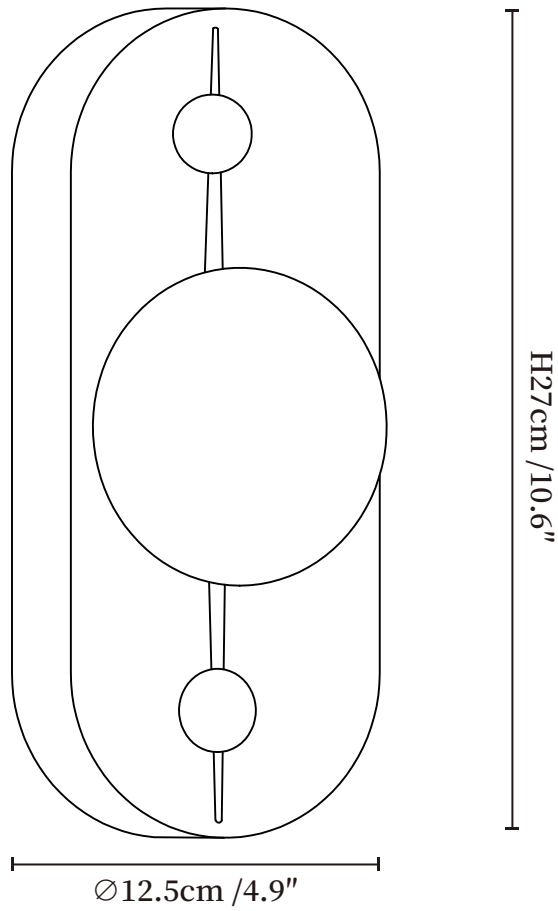

SPECIFICATION SHEET

SPECIFICATION DETAILS

*For custom options, consult factory for details

Fixture Dimensions	Ø 7.5" x H 9.4"
Light source	Integrated LED
Wattage	~ 8W
Voltage	AC 110-240V
Dimming	Not supported
CRI(Ra)	90+CRI
Mounting	Hardwired.
LED Rated Life	30000 hours
Color Temperature	Warm Light (3000K), Neutral Light (4000K), Cool Light (6000K)
Control method	Compatible with common wall switches(not included)
Finishes	Dark walnut.
Shade Details	White.
Material	Metal, Alabaster.

SPECIFICATION SHEET

SPECIFICATION DETAILS

*For custom options, consult factory for details

Fixture Dimensions	Ø 7.9" x H 7.9"
Light source	Integrated LED
Wattage	~ 8W
Voltage	AC 110-240V
Dimming	Not supported
CRI(Ra)	90+CRI
Mounting	Hardwired.
LED Rated Life	30000 hours
Color Temperature	Warm Light (3000K), Neutral Light (4000K), Cool Light (6000K)
Control method	Compatible with common wall switches(not included)
Finishes	Dark walnut.
Shade Details	White.
Material	Metal, Alabaster.

SPECIFICATION SHEET

SPECIFICATION DETAILS

*For custom options, consult factory for details

Fixture Dimensions	Ø 4.9" x H 10.6"
Light source	Integrated LED
Wattage	~ 8W
Voltage	AC 110-240V
Dimming	Not supported
CRI(Ra)	90+CRI
Mounting	Hardwired.
LED Rated Life	30000 hours
Color Temperature	Warm Light (3000K), Neutral Light (4000K), Cool Light (6000K)
Control method	Compatible with common wall switches(not included)
Finishes	Dark walnut.
Shade Details	White.
Material	Metal, Alabaster.