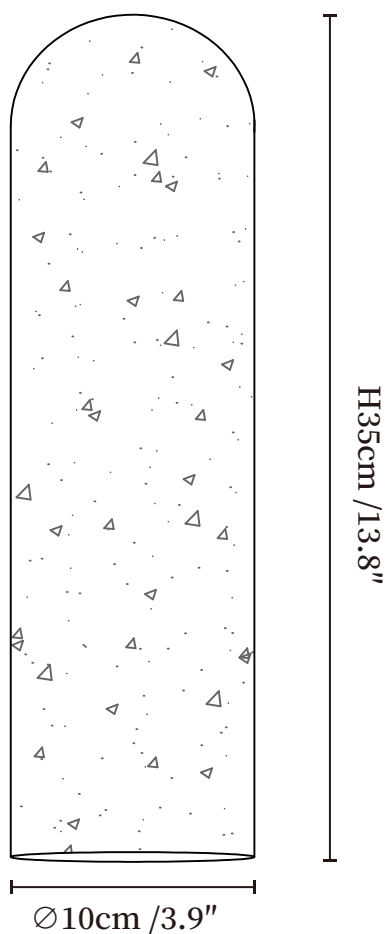

# SPECIFICATION SHEET

---

## SPECIFICATION DETAILS

\*For custom options, consult factory for details

<b>Fixture Dimensions</b>	Ø 3.9" x H 13.8"
<b>Light source</b>	G9 (bulb not included)
<b>Wattage</b>	MAX 5W incandescent bulb or LED equivalent.
<b>Voltage</b>	AC 110-240V
<b>Mounting</b>	Hardwired.
<b>Dimming</b>	Compatible with dimmable bulbs (bulb not included)
<b>Control method</b>	Compatible with common wall switches (not included)
<b>Finishes</b>	Yellow Travertine.
<b>Shade Details</b>	Yellow Travertine.
<b>Material</b>	Yellow Travertine, Metal, Glass.