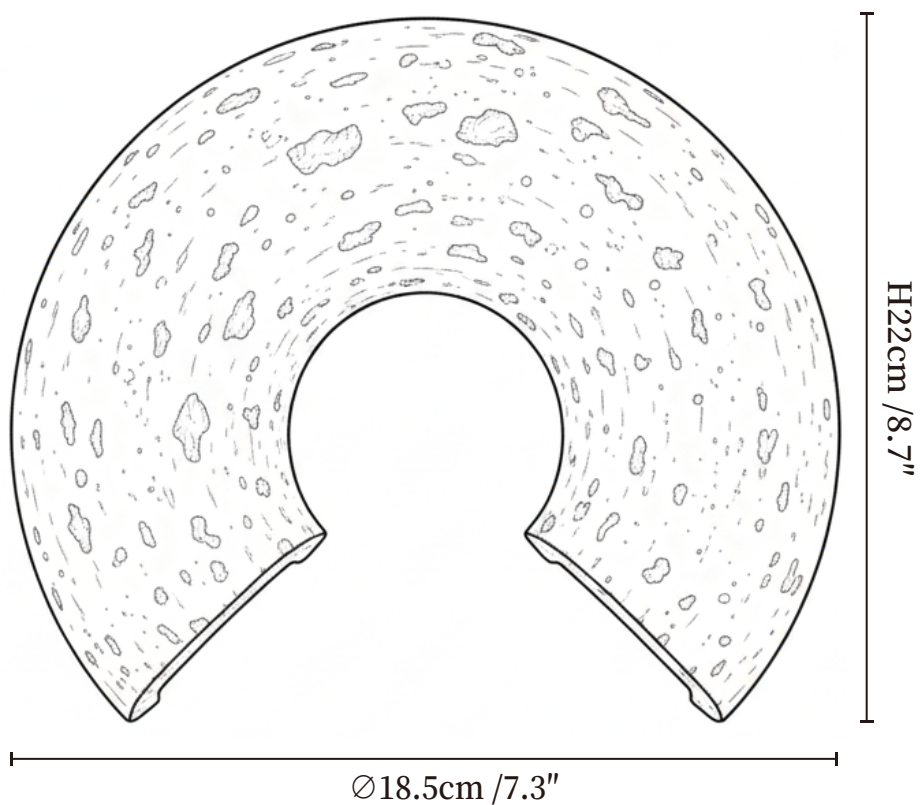

SPECIFICATION SHEET

SPECIFICATION DETAILS

*For custom options, consult factory for details

Fixture Dimensions	$\text{Ø} 7.3'' \times H 8.7''$
Light source	G9 (bulb not included)
Wattage	MAX 5W incandescent bulb or LED equivalent.
Voltage	AC 110-240V
Mounting	Hardwired.
Dimming	Compatible with dimmable bulbs (bulb not included)
Control method	Compatible with common wall switches(not included)
Finishes	Yellow Travertine.
Shade Details	Yellow Travertine.
Material	Metal, Yellow Travertine.