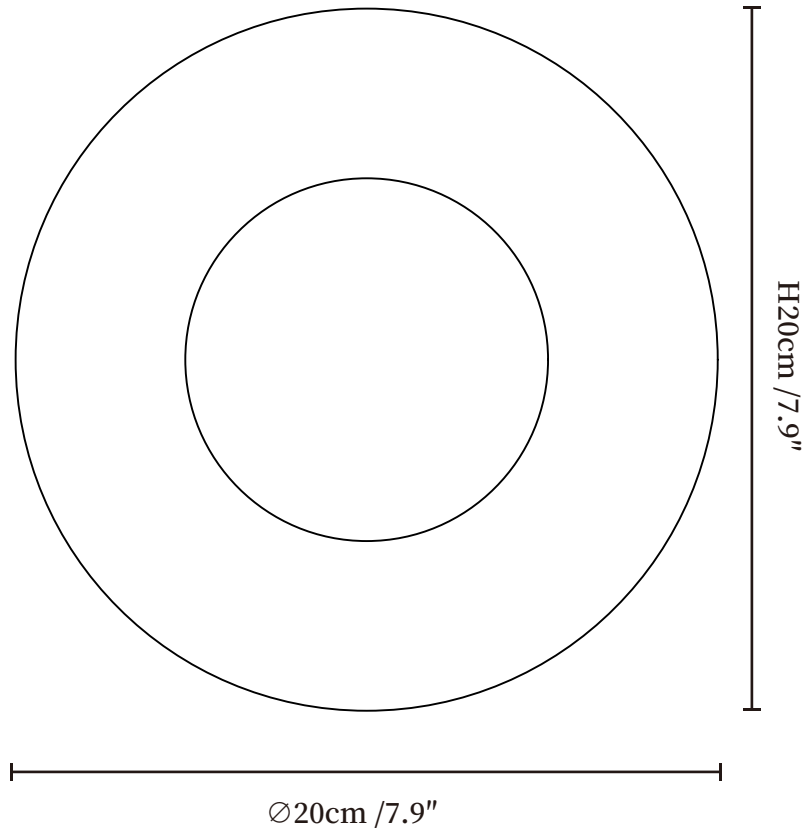

SPECIFICATION SHEET

SPECIFICATION DETAILS

*For custom options, consult factory for details

Fixture Dimensions	$\text{Ø} 7.9'' \times \text{H} 7.9''$
Light source	G9(bulb not included)
Wattage	MAX 5W incandescent bulb or LED equivalent.
Voltage	AC 110-240V
Mounting	Hardwired.
Dimming	Compatible with dimmable bulbs (bulb not included)
Control method	Compatible with common wall switches (not included)
Finishes	Yellow Travertine, Red Travertine, Violet Red, Bulgari Red, Bulgari Black, Coral Red, Green, White Jade.
Shade Details	White.
Material	Yellow Travertine, Marble, Jade, Metal, Glass.