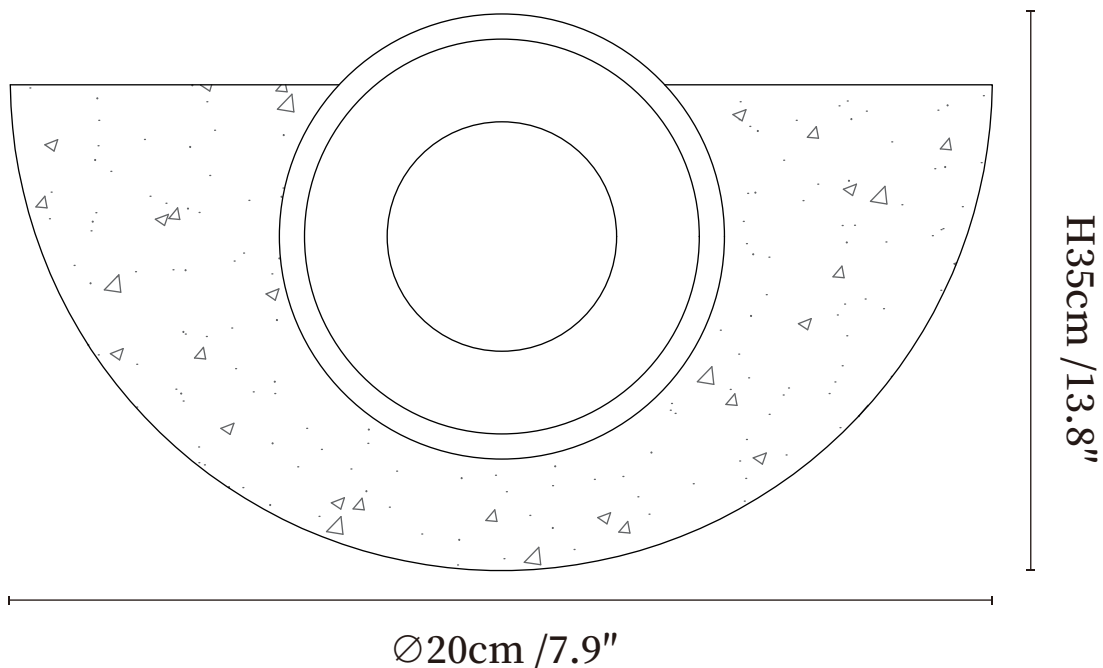

## SPECIFICATION DETAILS

\*For custom options, consult factory for details

<b>Fixture Dimensions</b>	Ø 7.9" x H 13.8"
<b>Light source</b>	G9(bulb not included)
<b>Wattage</b>	MAX 5W incandescent bulb or LED equivalent.
<b>Voltage</b>	AC 110-240V
<b>Mounting</b>	Hardwired.
<b>Dimming</b>	Compatible with dimmable bulbs (bulb not included)
<b>Control method</b>	Compatible with common wall switches (not included)
<b>Finishes</b>	Yellow Travertine.
<b>Shade Details</b>	White.
<b>Material</b>	Yellow Travertine, Metal, Glass.