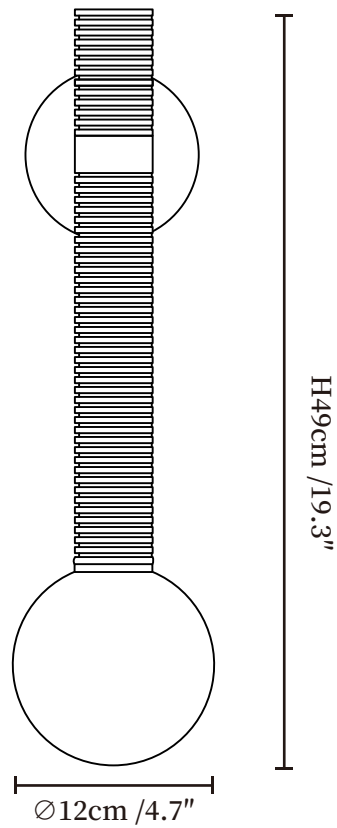

SPECIFICATION SHEET

SPECIFICATION DETAILS

*For custom options, consult factory for details

Fixture Dimensions	$\text{Ø} 4.7'' \times \text{H} 19.3''$
Light source	G9(bulb not included)
Wattage	MAX 5W incandescent bulb or LED equivalent.
Voltage	AC 110-240V
Mounting	Hardwired.
Dimming	Compatible with dimmable bulbs (bulb not included)
Control method	Compatible with common wall switches(not included)
Finishes	Bronze, Black.
Shade Details	White.
Material	Metal, Leather, Glass.