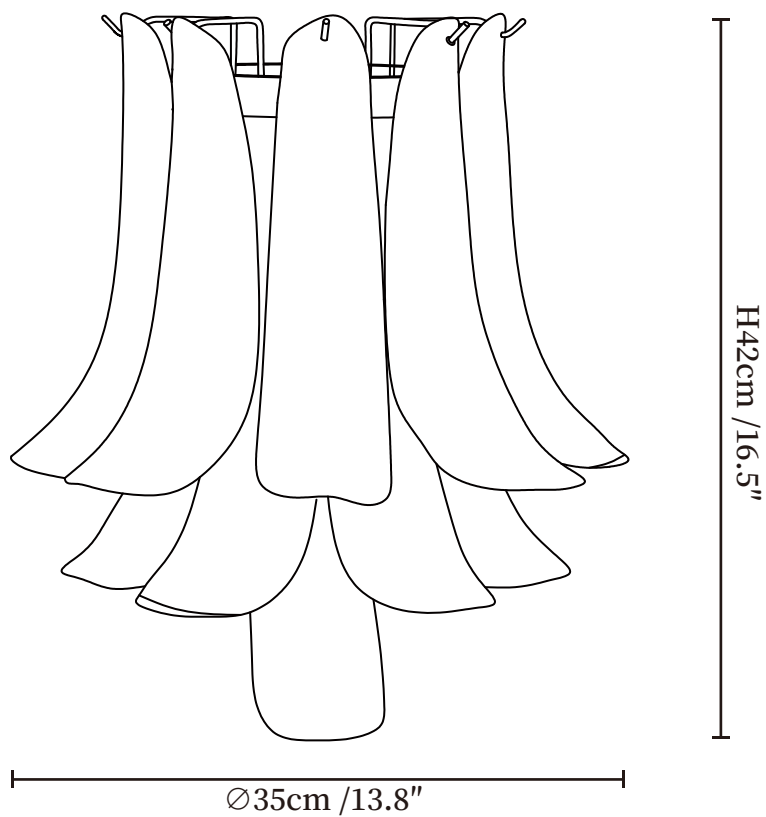

SPECIFICATION SHEET

SPECIFICATION DETAILS

*For custom options, consult factory for details

Fixture Dimensions	Ø 13.8" x H 16.5"
Light source	E14 (bulb not included)
Wattage	MAX 15W incandescent bulb or LED equivalent.
Voltage	AC 110-240V
Mounting	Hardwired.
Dimming	Compatible with dimmable bulbs (bulb not included)
Control method	Compatible with common wall switches(not included)
Finishes	Chrome
Shade Details	White, Blue, Yellow
Material	Metal, Glass