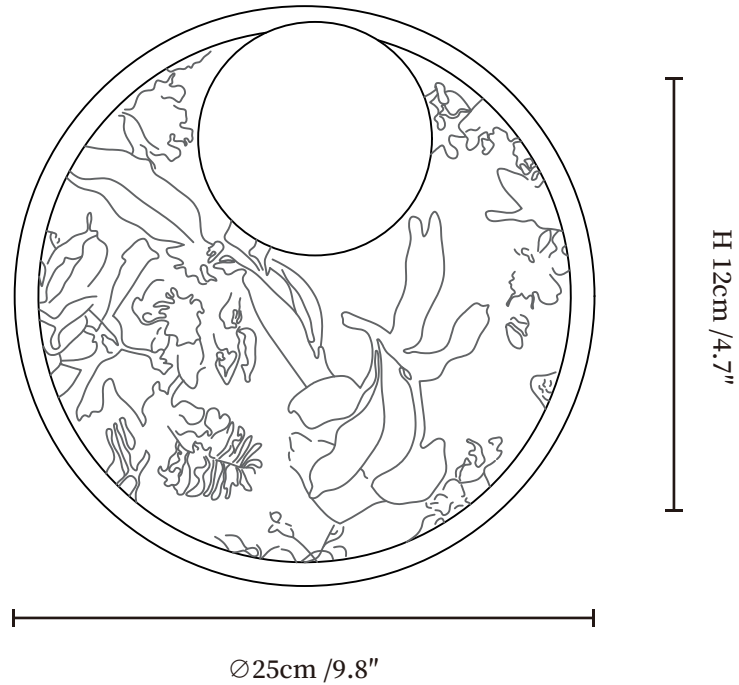

SPECIFICATION SHEET

SPECIFICATION DETAILS

*For custom options, consult factory for details

Fixture Dimensions	Ø 9.8" x H 4.7"
Light source	G9 (bulb not included)
Wattage	5W.
Voltage	AC 110-240V
Mounting	Hardwired.
Dimming	Compatible with dimmable bulbs (bulb not included)
Control method	Compatible with common wall switches(not included)
Finishes	Black.
Shade Details	White.
Material	Metal, Fabric, Glass.

SPECIFICATION SHEET

SPECIFICATION DETAILS

*For custom options, consult factory for details

Fixture Dimensions	$\text{Ø } 9.8'' \times \text{H } 4.7''$
Light source	G9 (bulb not included)
Wattage	5W.
Voltage	AC 110-240V
Mounting	Hardwired.
Dimming	Compatible with dimmable bulbs (bulb not included)
Control method	Compatible with common wall switches (not included)
Finishes	Black.
Shade Details	White.
Material	Metal, Fabric, Glass.