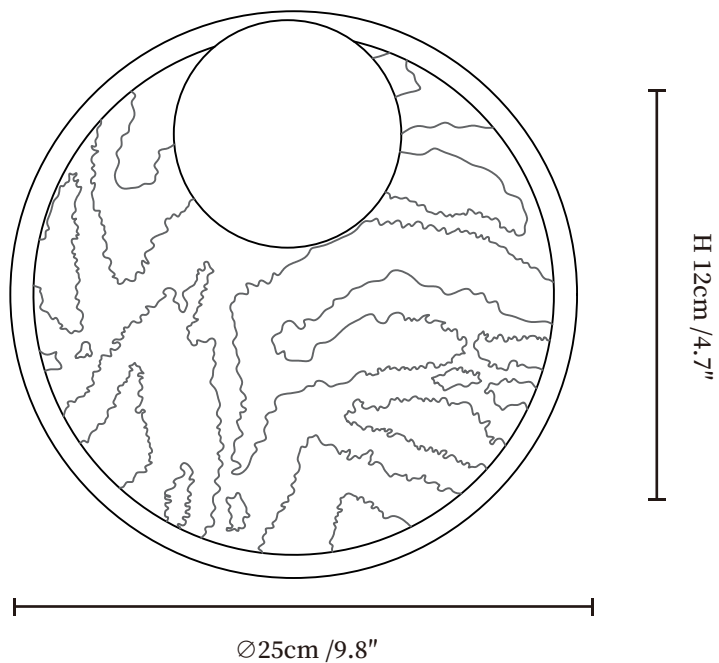

SPECIFICATION SHEET

SPECIFICATION DETAILS

*For custom options, consult factory for details

Fixture Dimensions	Ø 9.8" x H 4.7"
Light source	G9 (bulb not included)
Wattage	5W.
Voltage	AC 110-240V
Mounting	Hardwired.
Dimming	Compatible with dimmable bulbs (bulb not included)
Control method	Compatible with common wall switches(not included)
Finishes	Black.
Shade Details	White.
Material	Metal, Fabric, Glass.

SPECIFICATION SHEET

SPECIFICATION DETAILS

*For custom options, consult factory for details

Fixture Dimensions	$\text{Ø } 9.8'' \times \text{H } 4.7''$
Light source	G9 (bulb not included)
Wattage	5W.
Voltage	AC 110-240V
Mounting	Hardwired.
Dimming	Compatible with dimmable bulbs (bulb not included)
Control method	Compatible with common wall switches (not included)
Finishes	Black.
Shade Details	White.
Material	Metal, Fabric, Glass.