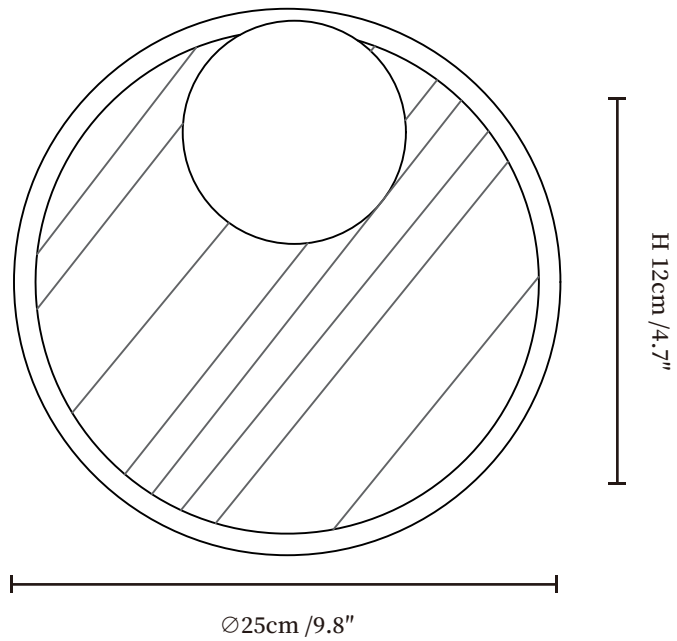

SPECIFICATION SHEET

SPECIFICATION DETAILS

*For custom options, consult factory for details

Fixture Dimensions	Ø 9.8" x H 4.7"
Light source	G9 (bulb not included)
Wattage	5W.
Voltage	AC 110-240V
Mounting	Hardwired.
Dimming	Compatible with dimmable bulbs (bulb not included)
Control method	Compatible with common wall switches(not included)
Finishes	Black.
Shade Details	White.
Material	Metal, Fabric, Glass.

SPECIFICATION SHEET

SPECIFICATION DETAILS

*For custom options, consult factory for details

Fixture Dimensions	$\text{Ø } 9.8'' \times \text{H } 4.7''$
Light source	G9 (bulb not included)
Wattage	5W.
Voltage	AC 110-240V
Mounting	Hardwired.
Dimming	Compatible with dimmable bulbs (bulb not included)
Control method	Compatible with common wall switches (not included)
Finishes	Black.
Shade Details	White.
Material	Metal, Fabric, Glass.