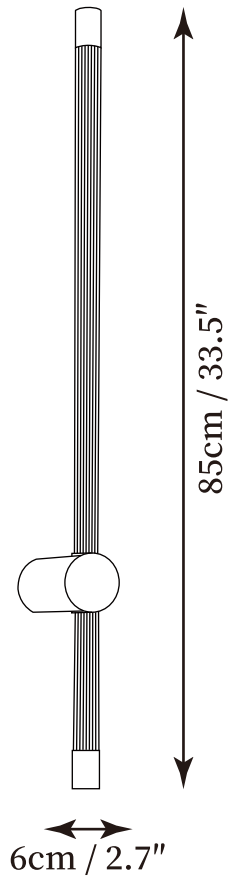

SPECIFICATION SHEET

SPECIFICATION DETAILS

*For custom options, consult factory for details

Fixture Dimensions	D 2.7" x H 25.6"
Light source	Integrated LED
Wattage	~8 Watts
Voltage	AC 110-240V
Dimming	Not supported
CRI(Ra)	90+CRI
Mounting	Hardwired.
LED Rated Life	30000 hours
Color Temperature	Warm Light (3000K), Neutral Light (4000K), Cool Light (6000K)
Control method	Compatible with common wall switches (not included)
Finishes	Black, Brass
Lampshade Color	Clear
Material	Brass, Acrylic

SPECIFICATION SHEET

SPECIFICATION DETAILS

*For custom options, consult factory for details

Fixture Dimensions	D 2.7" x H 33.5"
Light source	Integrated LED
Wattage	~8 Watts
Voltage	AC 110-240V
Dimming	Not supported
CRI(Ra)	90+CRI
Mounting	Hardwired.
LED Rated Life	30000 hours
Color Temperature	Warm Light (3000K), Neutral Light (4000K), Cool Light (6000K)
Control method	Compatible with common wall switches(not included)
Finishes	Black, Brass
Lampshade Color	Clear
Material	Brass, Acrylic