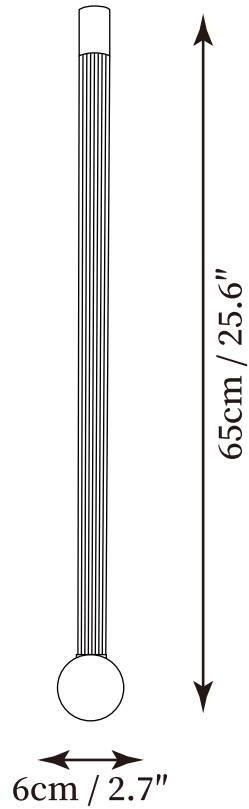

SPECIFICATION SHEET

SPECIFICATION DETAILS

*For custom options, consult factory for details

Fixture Dimensions	D 2.7" x H 25.6"
Light source	Integrated LED
Wattage	~8 Watts
Voltage	AC 110-240V
Dimming	Not supported
CRI(Ra)	90+CRI
Mounting	Hardwired.
LED Rated Life	30000 hours
Color Temperature	Warm Light (3000K), Neutral Light (4000K), Cool Light (6000K)
Control method	Compatible with common wall switches (not included)
Finishes	Black, Brass
Lampshade Color	Clear
Material	Brass, Acrylic

SPECIFICATION SHEET

SPECIFICATION DETAILS

*For custom options, consult factory for details

Fixture Dimensions	D 2.7" x H 33.5"
Light source	Integrated LED
Wattage	~8 Watts
Voltage	AC 110-240V
Dimming	Not supported
CRI(Ra)	90+CRI
Mounting	Hardwired.
LED Rated Life	30000 hours
Color Temperature	Warm Light (3000K), Neutral Light (4000K), Cool Light (6000K)
Control method	Compatible with common wall switches(not included)
Finishes	Black, Brass
Lampshade Color	Clear
Material	Brass, Acrylic